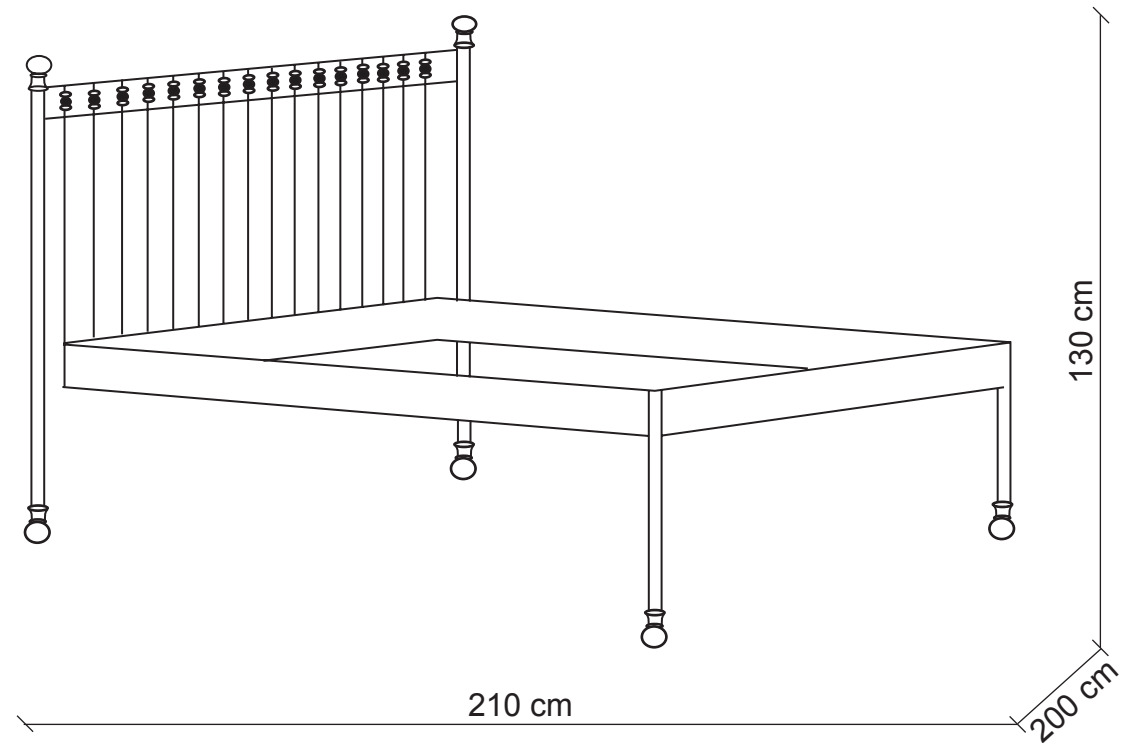

PATRIZIAGARGANTI

Firenze

BAGA 25th Anniversary
LOVELY LIGHT

art. 702

Double bed

Finish: Antiqued iron, antiqued brass details (available in ivory, brown and green finish, antiqued brass details)

bedspring - mattress:
165x190 cm
EXCLUDED

m³ 0,57
Kg 53