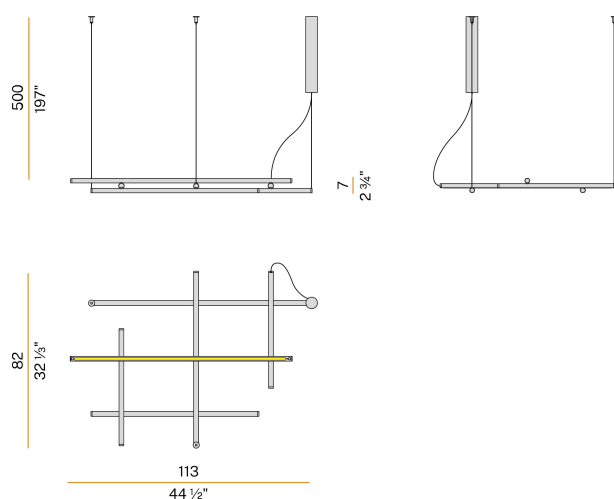

### Data sheet

CODE	L02801.115.0502
SYSTEM POWER CONSUMPTION	80W
EFFICACY	63.06lm/W
LIGHT SOURCE	LED
LIGHT SOURCE LIFETIME	L70 (B10) 60.000h
COLOUR TEMPERATURE	2700K Ra>90
LIGHT DISTRIBUTION	diffused
POWER SUPPLY	220-240V AC
FREQUENCY	50/60Hz
ELECTRICAL CONFIGURATION	dimmable (DALI/Push DIM)
DRIVER	integrated included
NOMINAL LUMINOUS FLUX	9072lm
LUMEN OUTPUT	5045lm
EFFICIENCY	55.6%
WEIGHT	2,80 Kg
PROTECTION DEGREE	IP20
COLOUR TOLLERANCES	SDCM 3
PACKING DIMENSIONS	87,0 x 118,0 x 14,0 cm

### Technical drawing