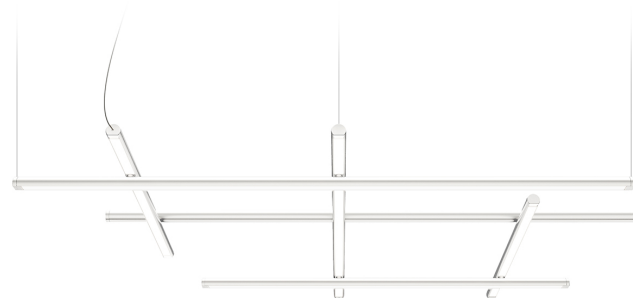

### Data sheet

CODE	L02801.115.0502
SYSTEM POWER CONSUMPTION	80W
EFFICACY	63.06lm/W
LIGHT SOURCE	LED
LIGHT SOURCE LIFETIME	L70 (B10) 60.000h
COLOUR TEMPERATURE	2700K Ra>90
LIGHT DISTRIBUTION	diffused
POWER SUPPLY	220-240V AC
FREQUENCY	50/60Hz
ELECTRICAL CONFIGURATION	dimmable (DALI/Push DIM)
DRIVER	integrated included
NOMINAL LUMINOUS FLUX	9072lm
LUMEN OUTPUT	5045lm
EFFICIENCY	55.6%
WEIGHT	2,80 Kg
PROTECTION DEGREE	IP20
COLOUR TOLLERANCES	SDCM 3
PACKING DIMENSIONS	87,0 x 118,0 x 14,0 cm

Suspension lighting fixture for interiors, with direct and indirect light emission. Extruded aluminium structure in white, mat black, bronze, mat brass or titanium polyacrylic paint.

Joints in turned brass and die-cast aluminium in polyacrylic paint.

Die-cast aluminium end caps in polyacrylic paint.

Extruded polycarbonate diffusers with opaline finish.

Reversible suspension kit with griplocks and 5m (196,9") long steel cables.

5m (196,9") long power cable in transparent PVC.

Canopy for power supply with 3 outputs, with pickled sheet metal ceiling bracket and extruded aluminium covering in white, mat black, bronze, mat brass or titanium polyacrylic paint.