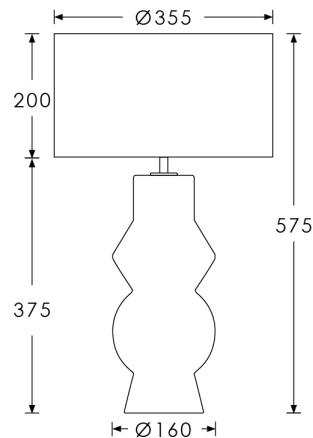

HEATHFIELD & CO

PRODUCT SPECIFICATION SHEET

TABLE LAMP | FERRO

LAMP BASE

Material: Ceramic
Finish shown: White
Metalwork: Satin Brass
Code: TL-FERO-SBRS-WHTE

LAMPSHADE AS SHOWN

14" Flat Drum String Element
Shade code: SH-14-FLDR
Shade lining: White PVC

FLEX

1.5 metres of Ivory twisted flex.
Alternative colours can be specified
from our collection.

SWITCHING & PLUG

White 13 AMP UK plug & inline switch.
Alternative plug types available.

BASE WEIGHT

2.4 kg approx.

LAMPING

1 x E27 Lampholder - 60W max. LED bulb
recommended.

WARRANTY

12 Months

FINISHING NOTE

The ceramic glazes that we have used on
this lamp will create differences from
piece to piece - variations in colour,
formation and detailing. As such, it is part
of the charm that no two products are
exactly the same.

CLEANING INSTRUCTIONS

The finishes on this luminaire only require
regular cleaning with a soft dry duster.
Abrasive or chemical cleaners may harm
the finish and should not be used. Shade
to be dusted with a clean dry cloth.

Dimensions in mm and approximate

H&CO

Decorative lighting
for beautiful spaces

www.heathfield.co.uk | +44 (0) 1732 350450 | sales@heathfield.co.uk

Unit 1, Priory Road, Tonbridge, Kent, TN9 2AF, United Kingdom