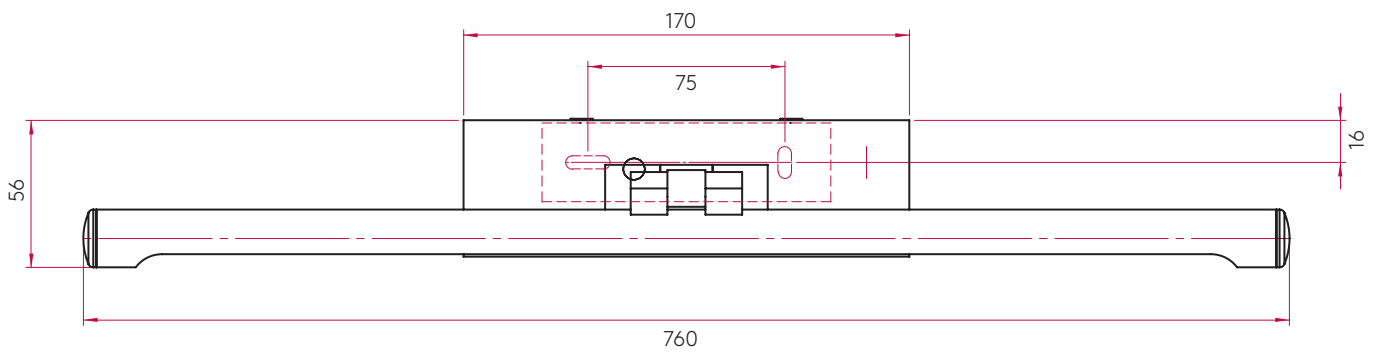

PRODUCT SPECIFICATION

GENERAL

FINISH:	Antique Brass	CABLE LENGTH:	Not Applicable
MAIN MATERIAL:	Metal - Mild Steel	GROSS WEIGHT:	1.11 (kg)
DIMENSIONS:	H: 56mm W: 760mm D: 210mm	CLASS:	CE (Class I)
INSTALLATION ORIENTATION:	Wall Mount - Horizontal	IP RATING:	IP20
CUT OUT HOLE:	Not Applicable	BATHROOM ZONE:	Zone 3
RECESS DEPTH:	Not Applicable	VOLTAGE:	Mains 230 (V)
FIRE RATING:	Not Applicable	PRODUCT F MARK:	Not suitable for mounting on flammable materials

LAMP

LIGHT SOURCE:	Mid-Power LED	MACADAM ELIPSE:	3-Step
MAXIMUM WATTAGE:	8W	UGR:	To Be Advised
MAXIMUM LAMP LENGTH:	Not Applicable	BEAM ANGLE:	Not Applicable
LAMP INCLUDED?	Yes	TILT ADJUSTMENT ANGLE:	90 (Degrees)
LUMINOUS FLUX:	652.20 (lm)	ROTATION ADJUSTMENT ANGLE:	Not Applicable
COLOUR TEMP:	2700 (K)	AVERAGE LIFESPAN:	Not Applicable
CRI:	70	L70:	To Be Advised
R9:	6.7		

ADDITIONAL INFORMATION

BOX QUANTITY X 12

PRODUCT ELEVATIONS

LUX DISTRIBUTION DIAGRAM

ADDITIONAL INFORMATION

All products tested were mounted 2m from the floor and adjustable heads set perpendicular to the ground. Results were obtained using a handheld lumen meter, measurements given are in Lux.

Please note: Graphical representation of the product is not to scale.