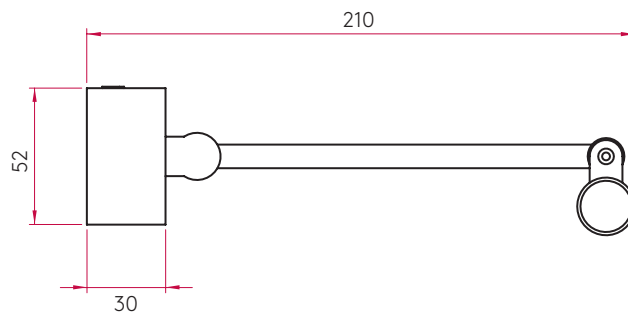

PRODUCT SPECIFICATION

GENERAL

FINISH:	Antique Brass	CABLE LENGTH:	Not Applicable
MAIN MATERIAL:	Metal - Mild Steel	GROSS WEIGHT:	1.11 (kg)
DIMENSIONS:	H: 56mm W: 760mm D: 210mm	CLASS:	CE (Class I)
INSTALLATION ORIENTATION:	Wall Mount - Horizontal	IP RATING:	IP20
CUT OUT HOLE:	Not Applicable	BATHROOM ZONE:	Zone 3
RECESS DEPTH:	Not Applicable	VOLTAGE:	Mains 230 (V)
FIRE RATING:	Not Applicable	PRODUCT F MARK:	Not suitable for mounting on flammable materials

LAMP

LIGHT SOURCE:	Mid-Power LED	MACADAM ELIPSE:	3-Step
MAXIMUM WATTAGE:	8W	UGR:	To Be Advised
MAXIMUM LAMP LENGTH:	Not Applicable	BEAM ANGLE:	Not Applicable
LAMP INCLUDED?	Yes	TILT ADJUSTMENT ANGLE:	90 (Degrees)
LUMINOUS FLUX:	652.20 (lm)	ROTATION ADJUSTMENT ANGLE:	Not Applicable
COLOUR TEMP:	2700 (K)	AVERAGE LIFESPAN:	Not Applicable
CRI:	70	L70:	To Be Advised
R9:	6.7		

ADDITIONAL INFORMATION

BOX QUANTITY X 12

PRODUCT ELEVATIONS

LUX DISTRIBUTION DIAGRAM

ADDITIONAL INFORMATION

All products tested were mounted 2m from the floor and adjustable heads set perpendicular to the ground. Results were obtained using a handheld lumen meter, measurements given are in Lux.

Please note: Graphical representation of the product is not to scale.