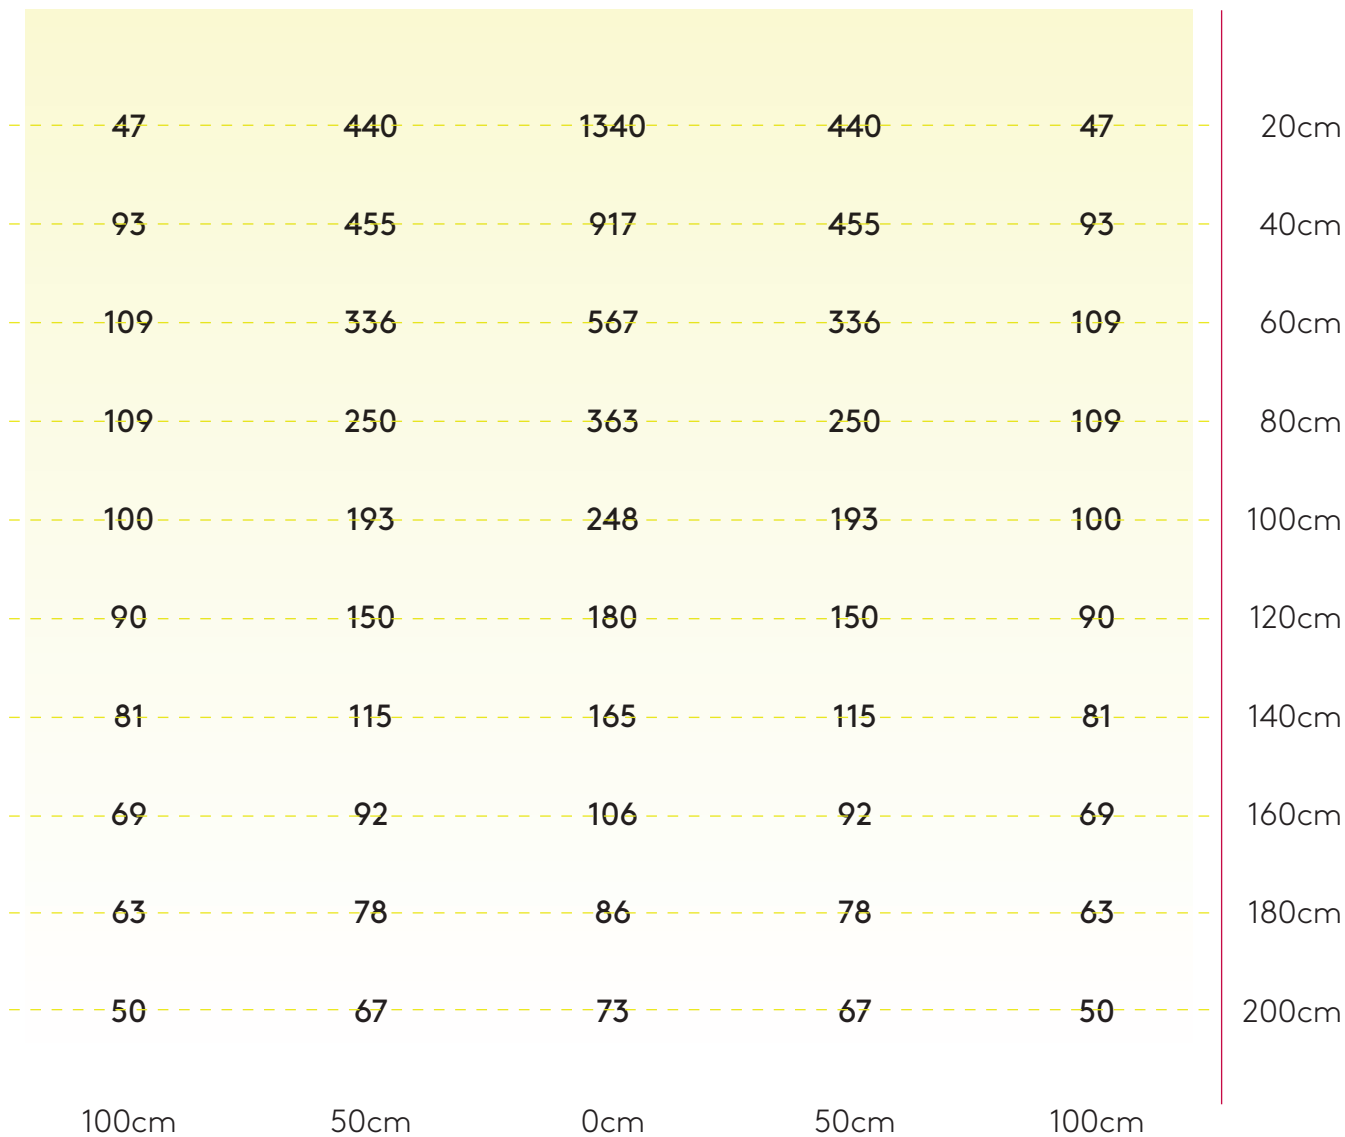

PRODUCT SPECIFICATION

GENERAL

FINISH:	Antique Brass	CABLE LENGTH:	Not Applicable
MAIN MATERIAL:	Metal - Mild Steel	GROSS WEIGHT:	1.11 (kg)
DIMENSIONS:	H: 56mm W: 760mm D: 210mm	CLASS:	CE (Class I)
INSTALLATION ORIENTATION:	Wall Mount - Horizontal	IP RATING:	IP20
CUT OUT HOLE:	Not Applicable	BATHROOM ZONE:	Zone 3
RECESS DEPTH:	Not Applicable	VOLTAGE:	Mains 230 (V)
FIRE RATING:	Not Applicable	PRODUCT F MARK:	Not suitable for mounting on flammable materials

LAMP

LIGHT SOURCE:	Mid-Power LED	MACADAM ELIPSE:	3-Step
MAXIMUM WATTAGE:	8W	UGR:	To Be Advised
MAXIMUM LAMP LENGTH:	Not Applicable	BEAM ANGLE:	Not Applicable
LAMP INCLUDED?	Yes	TILT ADJUSTMENT ANGLE:	90 (Degrees)
LUMINOUS FLUX:	652.20 (lm)	ROTATION ADJUSTMENT ANGLE:	Not Applicable
COLOUR TEMP:	2700 (K)	AVERAGE LIFESPAN:	Not Applicable
CRI:	70	L70:	To Be Advised
R9:	6.7		

ADDITIONAL INFORMATION

BOX QUANTITY X 12

PRODUCT ELEVATIONS

LUX DISTRIBUTION DIAGRAM

ADDITIONAL INFORMATION

All products tested were mounted 2m from the floor and adjustable heads set perpendicular to the ground. Results were obtained using a handheld lumen meter, measurements given are in Lux.

Please note: Graphical representation of the product is not to scale.