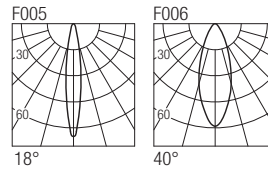

IP20 made in Italy

Supply current
350mA (V_r 8,7V)

Power
3W

Series wiring

Dimensions

Photometric diagrams

CCT/CRI/Flux

2700K	267lm
3000K	279lm
4200K	309lm
6000K	342lm