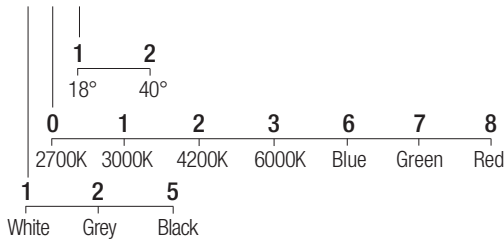

La gamma di incassi estraibili Miniled offre alte prestazioni in dimensioni estremamente compatte. Il movimento della testa permette un'ampia direzionalità del flusso luminoso, in un apparecchio dal design minimale e sofisticato.

La gamme d'encastrables amovibles Miniled offre des prestations élevées dans des dimensions extrêmement compactes. Le mouvement de la tête permet une grande directionnalité du flux lumineux, dans un appareil au design minimaliste et sophistiqué.

Die ausziehbaren Einbauleuchten der Serie Miniled bieten hohe Leistung bei extrem kompakten Abmessungen. Die Bewegung des Kopfes ermöglicht eine breite Ausrichtung des Lichtstroms, in einer Leuchte mit einem minimalistischen und anspruchsvollen Design.

La gama de luminarias empotrables extraíbles Miniled ofrece altos rendimientos en dimensiones extremadamente compactas. El movimiento del cabezal permite una amplia direccionalidad del flujo luminoso, en un aparato de diseño minimalista y sofisticado.

IP20 made in Italy

Supply current
350mA (V_r 8,7V)

Power
3W

Series wiring

Dimensions

Photometric diagrams

CCT/CRI/Flux

2700K	267lm
3000K	279lm
4200K	309lm
6000K	342lm

Code construction

MLDR X X X