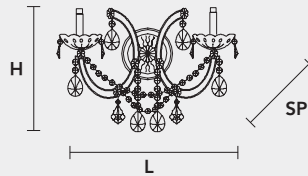

VE 944 A2

MASIERO

VE 944 A2 MT TRADITIONAL VERSION

H 28 cm 11,02"
L 28 cm 11,02"
SP 20 cm 7,87"

2 x E14 x 40 W max
Triac Dimmable

Lighting system: Traditional E14 lightbulbs (not included)
Frame: Chrome or gold plated metal covered by transparent glass
Lampshades: No lampshades included
Pendants: Transparent

VE 944 A2 RW RGB-W LED VERSION

H 19 cm 7,48"
L 28 cm 11,02"
SP 25 cm 9,84"

2 x RGB-W LED SOURCES (driver included)
660 lm at 3000 K - CRI>85 - 8 W

Controlled by: DMX or Masiero Smart Light App
Frame: Chrome or gold plated metal covered with transparent glass
Lampshades: No lampshades included
Pendants: Transparent

VE 944 A2 DW DYNAMIC WHITE LED VERSION

H 19 cm 7,48"
L 28 cm 11,02"
SP 25 cm 9,84"

2 x DW LED SOURCES (driver included)
DYNAMIC White from 2700 K to 6500 K
980 lm max at 4700 K - CRI>85 - 8 W

Controlled by: DMX or Masiero Smart Light App
Frame: Chrome or gold plated metal covered with transparent glass
Lampshades: No lampshades included
Pendants: Transparent

VE 944 A2 CG COLOURED GLASS VERSION

H 28 cm 11,02"
L 28 cm 11,02"
SP 20 cm 7,87"

2 x E14 x 40 W max
Triac Dimmable

Lighting system: Traditional E14 lightbulbs (not included)
Frame: Painted metal covered with painted glass
Lampshades: No lampshades included
Pendants: Color painted glass
Available in: Green/ Orange/ Yellow/ Purple/ Lilac/ Blue/ Red/ White/ Black