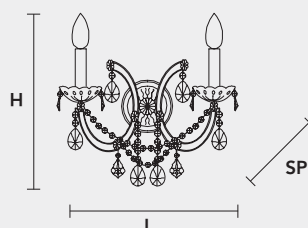

VE 944 A2

MASIERO

VE 944 A2 MT TRADITIONAL VERSION

H 28 cm 11,02"
L 28 cm 11,02"
SP 20 cm 7,87"

2 x E14 x 40 W max
Triac Dimmable

Lighting system: Traditional E14 lightbulbs (not included)
Frame: Chrome or gold plated metal covered by transparent glass
Lampshades: No lampshades included
Pendants: Transparent

VE 944 A2 RW RGB-W LED VERSION

H 19 cm 7,48"
L 28 cm 11,02"
SP 25 cm 9,84"

2 x RGB-W LED SOURCES (driver included)
660 lm at 3000 K - CRI>85 - 8 W

Controlled by: DMX or Masiero Smart Light App
Frame: Chrome or gold plated metal covered with transparent glass
Lampshades: No lampshades included
Pendants: Transparent

VE 944 A2 DW DYNAMIC WHITE LED VERSION

H 19 cm 7,48"
L 28 cm 11,02"
SP 25 cm 9,84"

2 x DW LED SOURCES (driver included)
DYNAMIC White from 2700 K to 6500 K
980 lm max at 4700 K - CRI>85 - 8 W

Controlled by: DMX or Masiero Smart Light App
Frame: Chrome or gold plated metal covered with transparent glass
Lampshades: No lampshades included
Pendants: Transparent

VE 944 A2 CG COLOURED GLASS VERSION

H 28 cm 11,02"
L 28 cm 11,02"
SP 20 cm 7,87"

2 x E14 x 40 W max
Triac Dimmable

Lighting system: Traditional E14 lightbulbs (not included)
Frame: Painted metal covered with painted glass
Lampshades: No lampshades included
Pendants: Color painted glass
Available in: Green/ Orange/ Yellow/ Purple/ Lilac/ Blue/ Red/ White/ Black