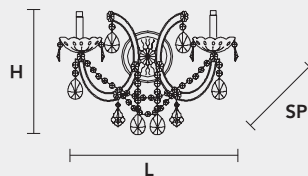

VE 944 A2

MASIERO

VE 944 A2 MT TRADITIONAL VERSION

H 28 cm 11,02"
L 28 cm 11,02"
SP 20 cm 7,87"

2 x E14 x 40 W max
Triac Dimmable

Lighting system: Traditional E14 lightbulbs (not included)
Frame: Chrome or gold plated metal covered by transparent glass
Lampshades: No lampshades included
Pendants: Transparent

VE 944 A2 RW RGB-W LED VERSION

H 19 cm 7,48"
L 28 cm 11,02"
SP 25 cm 9,84"

2 x RGB-W LED SOURCES (driver included)
660 lm at 3000 K - CRI>85 - 8 W

Controlled by: DMX or Masiero Smart Light App
Frame: Chrome or gold plated metal covered with transparent glass
Lampshades: No lampshades included
Pendants: Transparent

VE 944 A2 DW DYNAMIC WHITE LED VERSION

H 19 cm 7,48"
L 28 cm 11,02"
SP 25 cm 9,84"

2 x DW LED SOURCES (driver included)
DYNAMIC White from 2700 K to 6500 K
980 lm max at 4700 K - CRI>85 - 8 W

Controlled by: DMX or Masiero Smart Light App
Frame: Chrome or gold plated metal covered with transparent glass
Lampshades: No lampshades included
Pendants: Transparent

VE 944 A2 CG COLOURED GLASS VERSION

H 28 cm 11,02"
L 28 cm 11,02"
SP 20 cm 7,87"

2 x E14 x 40 W max
Triac Dimmable

Lighting system: Traditional E14 lightbulbs (not included)
Frame: Painted metal covered with painted glass
Lampshades: No lampshades included
Pendants: Color painted glass
Available in: Green/ Orange/ Yellow/ Purple/ Lilac/ Blue/ Red/ White/ Black