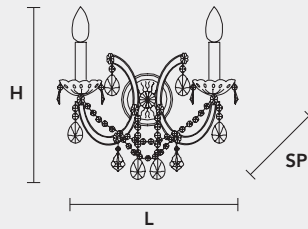

VE 944 A2

MASIERO

VE 944 A2 MT TRADITIONAL VERSION

H 28 cm 11,02"
L 28 cm 11,02"
SP 20 cm 7,87"

2 x E14 x 40 W max
Triac Dimmable

Lighting system: Traditional E14 lightbulbs (not included)
Frame: Chrome or gold plated metal covered by transparent glass
Lampshades: No lampshades included
Pendants: Transparent

VE 944 A2 RW RGB-W LED VERSION

H 19 cm 7,48"
L 28 cm 11,02"
SP 25 cm 9,84"

2 x RGB-W LED SOURCES (driver included)
660 lm at 3000 K - CRI>85 - 8 W

Controlled by: DMX or Masiero Smart Light App
Frame: Chrome or gold plated metal covered with transparent glass
Lampshades: No lampshades included
Pendants: Transparent

VE 944 A2 DW DYNAMIC WHITE LED VERSION

H 19 cm 7,48"
L 28 cm 11,02"
SP 25 cm 9,84"

2 x DW LED SOURCES (driver included)
DYNAMIC White from 2700 K to 6500 K
980 lm max at 4700 K - CRI>85 - 8 W

Controlled by: DMX or Masiero Smart Light App
Frame: Chrome or gold plated metal covered with transparent glass
Lampshades: No lampshades included
Pendants: Transparent

VE 944 A2 CG COLOURED GLASS VERSION

H 28 cm 11,02"
L 28 cm 11,02"
SP 20 cm 7,87"

2 x E14 x 40 W max
Triac Dimmable

Lighting system: Traditional E14 lightbulbs (not included)
Frame: Painted metal covered with painted glass
Lampshades: No lampshades included
Pendants: Color painted glass
Available in: Green/ Orange/ Yellow/ Purple/ Lilac/ Blue/ Red/ White/ Black