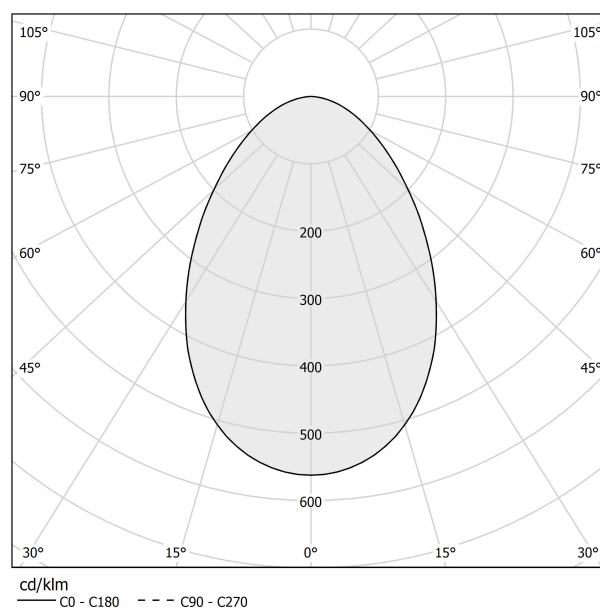

Polar diagram

Suspension lighting fixture for interiors, with direct light emission.
Extruded aluminium structure in white, black, bronze or mat brass polyacrylic paint, or with gold leaf coating.
Pickled sheet metal end cap in white, black, bronze, mat brass or gold polyacrylic paint.
Aluminium dissipation plate.
Flat frosted glass diffuser.
Pickled sheet metal frame in white, black, bronze or mat brass polyacrylic paint, or with gold leaf coating.
2m (78,7") long suspension and power cable in transparent PVC.
Power canopy with galvanized sheet metal ceiling bracket and pickled sheet metal covering in white, black, bronze or mat brass polyacrylic paint, or with gold leaf coating.