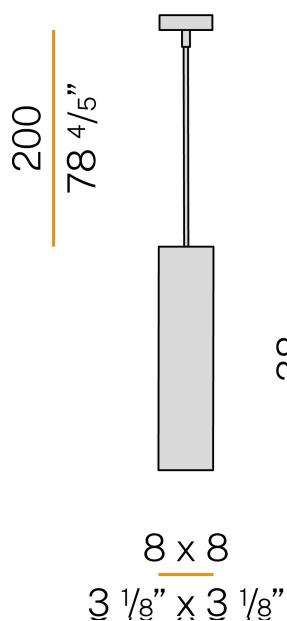

### Data sheet

CODE	L03817.000.0406
SYSTEM POWER CONSUMPTION	10W
EFFICACY	59.5lm/W
LIGHT SOURCE	LED
LIGHT SOURCE LIFETIME	L70 (B50) 50.000h
COLOUR TEMPERATURE	3000K Ra>90
LIGHT DISTRIBUTION	diffused
POWER SUPPLY	220-240V AC
FREQUENCY	50/60Hz
ELECTRICAL CONFIGURATION	ON-OFF
DRIVER	integrated included
NOMINAL LUMINOUS FLUX	850lm
LUMEN OUTPUT	595lm
EFFICIENCY	70%
WEIGHT	1,63 Kg
PROTECTION DEGREE	IP40
COLOUR TOLLERANCES	SDCM 3
PACKING DIMENSIONS	18,0 x 46,0 x 20,0 cm

### Technical drawing

### Polar diagram

Suspension lighting fixture for interiors, with direct light emission.  
Extruded aluminium structure in white, black, bronze or mat brass polyacrylic paint, or with gold leaf coating.  
Pickled sheet metal end cap in white, black, bronze, mat brass or gold polyacrylic paint.  
Aluminium dissipation plate.  
Flat frosted glass diffuser.  
Pickled sheet metal frame in white, black, bronze or mat brass polyacrylic paint, or with gold leaf coating.  
2m (78,7") long suspension and power cable in transparent PVC.  
Power canopy with galvanized sheet metal ceiling bracket and pickled sheet metal covering in white, black, bronze or mat brass polyacrylic paint, or with gold leaf coating.