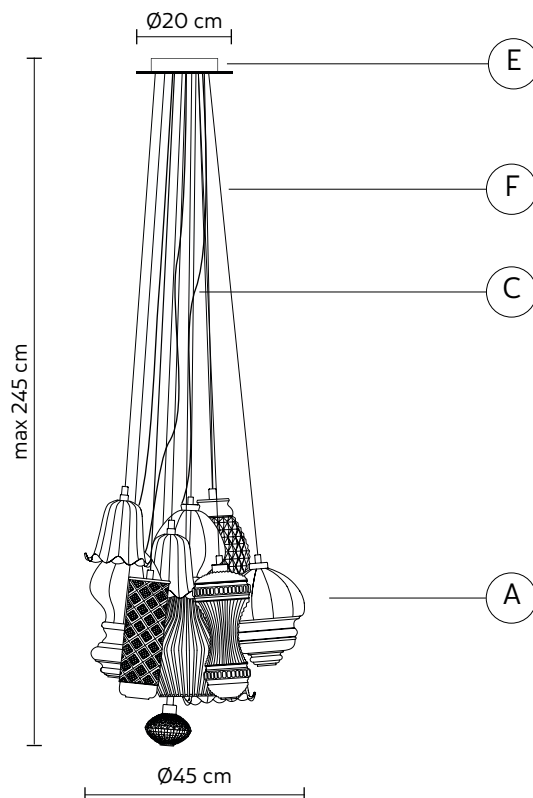

CERAUNAVOLTA suspension lamp 12 elements

Matteo Ugolini & Edmondo Testaguzza design

year 2018

DATA SHEET - SE134 2T 00A

LAMPSHADE "A"

material glass
colour tiffany

CEILING CUP "E"

material metal
colour matt white

ELECTRICAL CABLE "C"

colour transparent

SUSPENSION CABLE "F"

material metal

PACKAGING

net weight/kg 9,2

ELECTRICAL SYSTEM

socket E27
source 3 x max 20W LED
energy class from A to A++

LIGHT EMISSION

unidirectional

COMPLIANT WITH

IEC 60598-1:2014
EN 60598-1:2015

degree of protection IP20
bulb not provided

COLLECTION

also available modular/single version suspension lamp and transparent colour

SE134 2S 00A

SE134 3S 00C

SE134 3T 00C

SE134 1S 00D

SE134 1T 00D