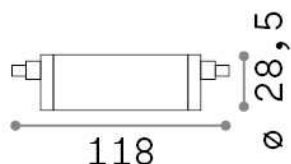

General info

Lampadine e accessori - Lampadine r7s

Ean	8021696296869
Item	R7s SMD 14W 1700Lm 4000K CRI80
Installation	-
Guarantee	5 years
Gross weight	0.08 kg
Volume	0.000108 m ³

Technical info

Net weight	0.07 kg
Insulation class	-
Compliance	CE
Power output	220-240 V AC 50 Hz
Dimmer	NO, On-Off
Power supply	Not required

Source info

Power	14 W
Emission	Diffuse
Max consumption	max 14,00 W
CCT LED	4000 K
Duration LED (t. 25°C)	15000 h
CRI	> 80
Light beam	-
Useful light flux	1750 lm
Photobiological risk	EXEMPT