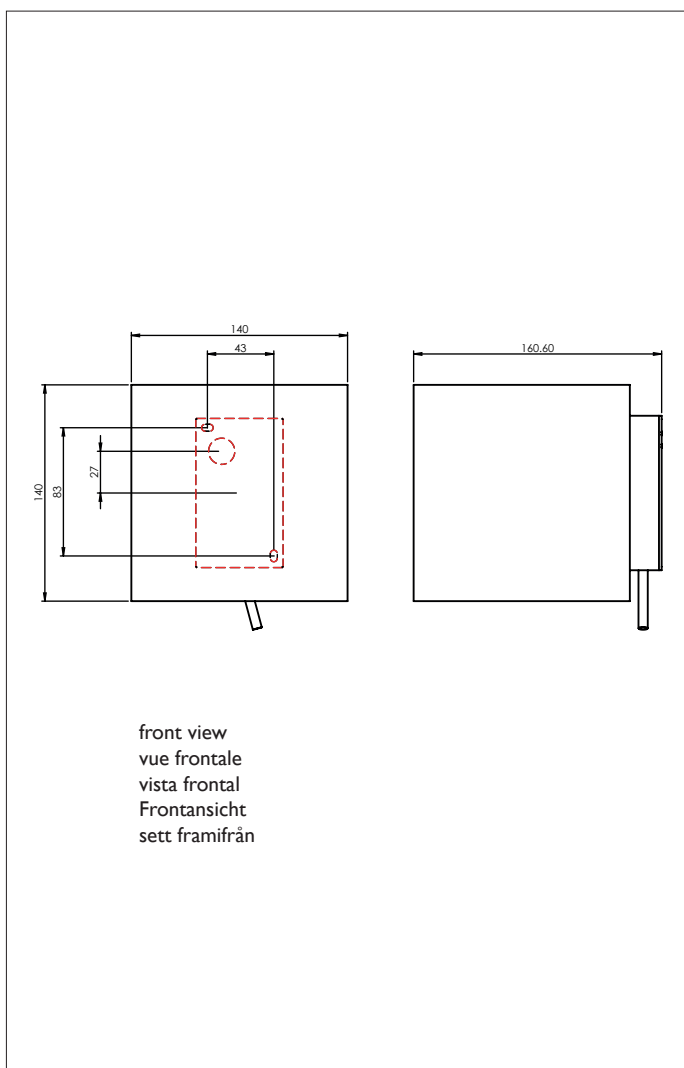

7260 Pienza I 40 Switched

■ astro

I x 60w E14		excl.
----------------	--	-------

Zone	3
------	----------

Astro Lighting Ltd.
G2 River Way, Harlow
CM20 2DP, Great Britain

T: +44 (0) 1279 427001
F: +44 (0) 1279 427002
sales@astrolighting.co.uk
www.astrolighting.co.uk