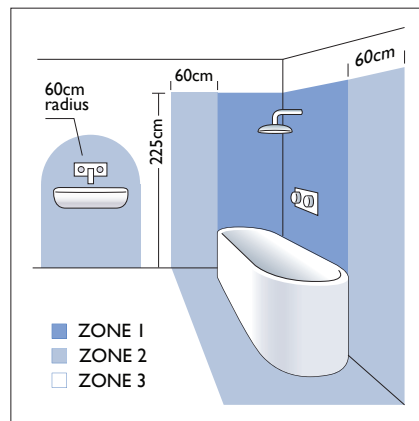

7260 Pienza I 40 Switched

■ astro

I x 60w E14		excl.
----------------	--	-------

Zone	3
------	----------

Astro Lighting Ltd.
G2 River Way, Harlow
CM20 2DP, Great Britain

T: +44 (0) 1279 427001
F: +44 (0) 1279 427002
sales@astrolighting.co.uk
www.astrolighting.co.uk