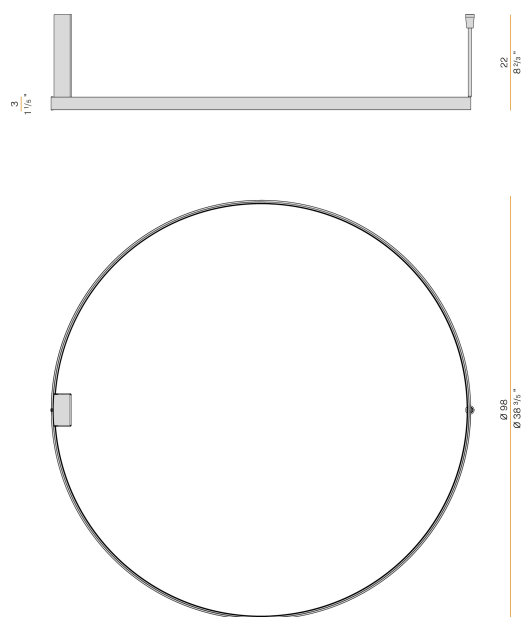

PANZERI

Zero Round

220-240V AC dimmable (DALI/Push DIM)

P03319.100.0402

 mat brass

Data sheet

CODE	P03319.100.0402
SYSTEM POWER CONSUMPTION	54W
EFFICACY	75.54lm/W
LIGHT SOURCE	LED
LIGHT SOURCE LIFETIME	L70 (B50) 60.000h
COLOUR TEMPERATURE	3000K Ra>90
LIGHT DISTRIBUTION	diffused
POWER SUPPLY	220-240V AC
FREQUENCY	50/60Hz
ELECTRICAL CONFIGURATION	dimmable (DALI/Push DIM)
DRIVER	integrated included
NOMINAL LUMINOUS FLUX	5670lm
LUMEN OUTPUT	4079lm
EFFICIENCY	71.9%
WEIGHT	2,06 Kg
PROTECTION DEGREE	IP20
COLOUR TOLLERANCES	SDCM 3
PACKING DIMENSIONS	107,0 x 107,0 x 11,0 cm

Ceiling or wall lighting fixture for interiors, with direct and indirect light emission.
Pickled sheet metal ceiling or wall bracket in polyacrylic paint.
Pickled sheet metal wall plate in polyacrylic paint.
Bended extruded aluminium structure in white, black, bronze, mat brass or titanium polyacrylic paint.
Extruded polycarbonate diffuser with opaline finish.

Technical drawing

Application

Polar diagram