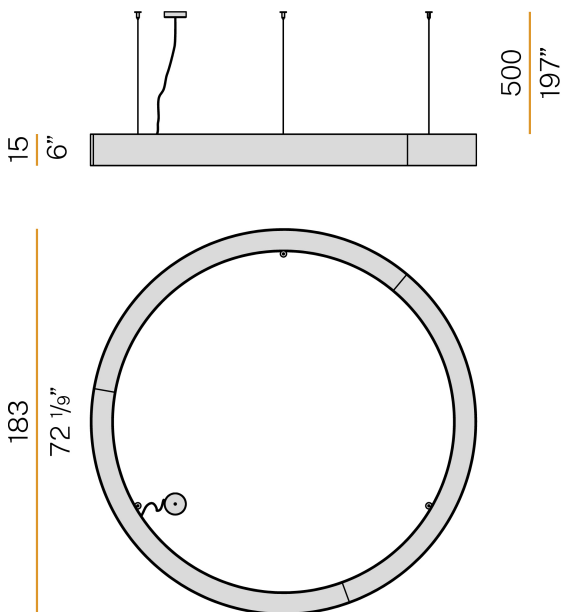

Technical drawing