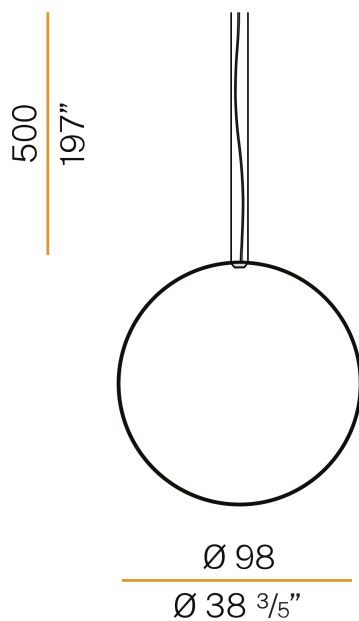

PANZERI

Zero Round Vertical

24V DC

M03417.100.0510

 bronze

Data sheet

CODE	M03417.100.0510
SYSTEM POWER CONSUMPTION	47W
EFFICACY	86.79lm/W
LIGHT SOURCE	LED
LIGHT SOURCE LIFETIME	L70 (B50) 60.000h
COLOUR TEMPERATURE	2700K Ra>90
LIGHT DISTRIBUTION	diffused
POWER SUPPLY	24V DC
DRIVER	remote not included
NOMINAL LUMINOUS FLUX	5670lm
LUMEN OUTPUT	4079lm
EFFICIENCY	71.9%
WEIGHT	1.39 Kg
PROTECTION DEGREE	IP20
COLOUR TOLLERANCES	SDCM 3
PACKING DIMENSIONS	107,0 x 107,0 x 11,0 cm

Single or multiple vertical suspension lighting fixture for interiors, with direct and indirect light emission.

Bended extruded aluminium structure in white, black, bronze, mat brass or titanium polyacrylic paint.

Extruded polycarbonate diffuser with opaline finish.

Suspension kit with griplocks and 5m (196,9") long steel cables.

5m (196,9") long power cable in transparent PVC.

Provided without power canopy.

Technical drawing

39.5
15 1/2"