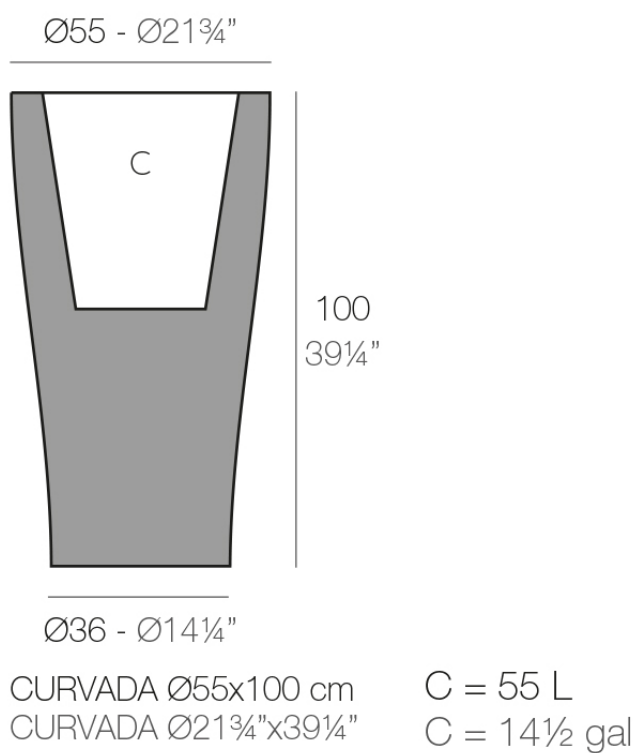

Info

Description

Pot made of polyethylene resin by rotational moulding. 100% Recyclable. Item suitable for indoor and outdoor use. Available in different finishes.

Weight: 10.33 Kg

Finishes

finishes

BASIC

Ref. 42155A