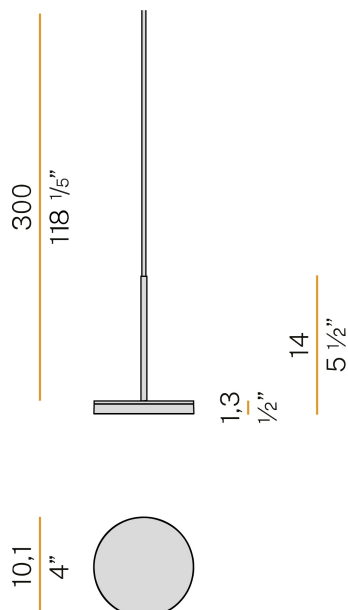

Technical drawing