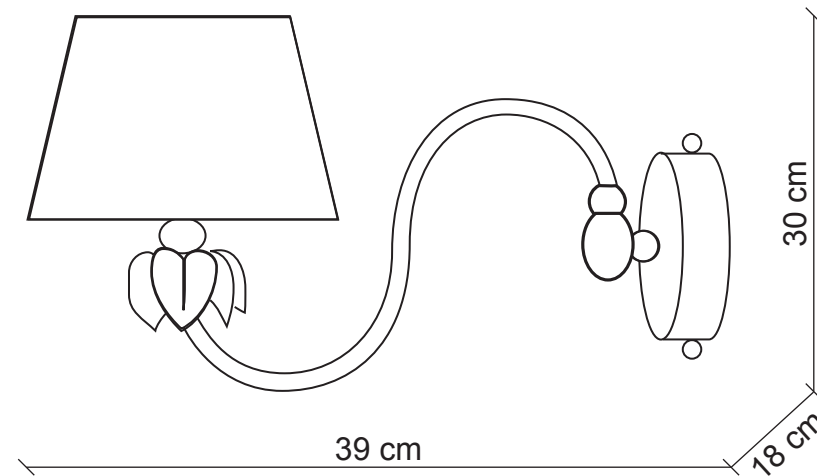

# PATRIZIAGARGANTI

Firenze

**BAGA** Contemporary  
LOVELY LIGHT

**art. 2052**

1 light Wall lamp

**Finish:** Ivory/nickel with silver leaf details

**Lampshades:** White paper

 Ø 18x12  
H. 12

 1x  
60W E14  
not supplied

m<sup>3</sup> 0,08  
Kg 1