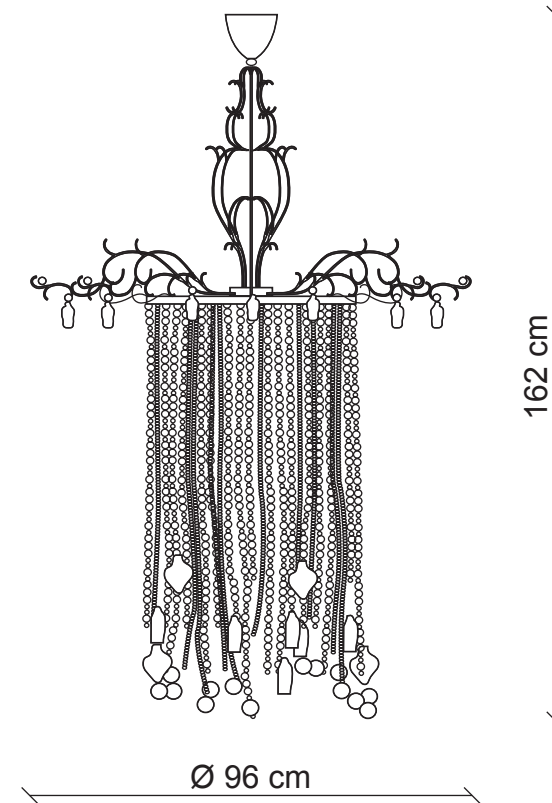

PATRIZIAGARGANTI

Firenze

BAGA Contemporary
LOVELY LIGHT

art. 2165

8 lights Chandelier

Finish: Red

Accessories: Red and clear crystals

8x
40W E14
not supplied

m³ 1,09
Kg 17