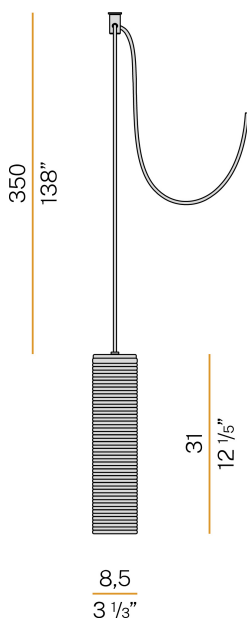

PANZERI

Clio

220-240V AC
M09451.000.0200

 black/white diffuser

Data sheet

CODE	M09451.000.0200
SYSTEM POWER CONSUMPTION	max 57W
LIGHT SOURCE	LED retrofit / halogen
LIGHT SOURCE KIT	* included
COMPATIBLE SOURCES	LED retrofit bulb 8W E27 2700K Ra80 1050lm (no dimming) * / max 57W E27
COLOUR TEMPERATURE	2700K Ra>80
LIGHT DISTRIBUTION	diffused
POWER SUPPLY	220-240V AC
FREQUENCY	50/60Hz
NOMINAL LUMINOUS FLUX	1050lm
WEIGHT	1,29 Kg
PROTECTION DEGREE	IP20
COLOUR TOLLERANCES	SDCM <6
PACKING DIMENSIONS	0,0 x 0,0 x 0,0 cm

Multiple suspension lighting fixture for interiors, with direct and indirect light emission. Structure in pressed rough aluminium and pickled sheet metal in polyacrylic paint. Diffuser in blown glass with white, crystal, steel, amber, bronze, tobacco or green ribbing finish. Pickled sheet metal closing disk in black or mat brass polyacrylic paint. 3,5m (137,8") long suspension and power cable in PVC with black fabric covering. Provided without power canopy, complete with polycarbonate hook.

Technical drawing

PANZERI

Clio

Accessories / power supply

M7901/1	Canopy for power supply.			2,4 1"		10,6 4 1/6"
M7901/2	Canopy for power supply with 2 outputs.			2,4 1"		10,6 4 1/6"
M7901/3	Canopy for power supply with 3 outputs.			2,4 1"		10,6 4 1/6"
M7902/1	Canopy for power supply.			2,4 1"		10,6 4 1/6"
M7902/2	Canopy for power supply with 2 outputs.			2,4 1"		10,6 4 1/6"
M7902/3	Canopy for power supply with 3 outputs.			2,4 1"		10,6 4 1/6"
M91/94/9702	Canopy for power supply up to 9 M091__000.0200/M094__000.0200/M097__000.0200 models maximum.			4 1 1/2"		21 8 2/5"