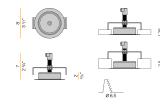

PANZERI

Clio

Accessories / power supply and fixing

XM9201-01

Recessed canopy for electric cable suspensions. Suitable for 24V fixtures: remote driver 24V needed.