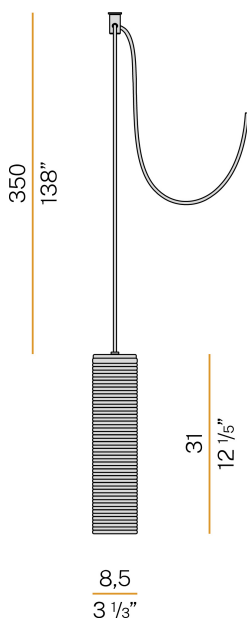

### Data sheet

CODE	M09457.000.0200
SYSTEM POWER CONSUMPTION	max 57W
LIGHT SOURCE	LED retrofit / halogen
LIGHT SOURCE KIT	* included
COMPATIBLE SOURCES	LED retrofit bulb 8W E27 2700K Ra80 1050lm (no dimming) * / max 57W E27
COLOUR TEMPERATURE	2700K Ra>80
LIGHT DISTRIBUTION	diffused
POWER SUPPLY	220-240V AC
FREQUENCY	50/60Hz
NOMINAL LUMINOUS FLUX	1050lm
WEIGHT	1,29 Kg
PROTECTION DEGREE	IP20
COLOUR TOLLERANCES	SDCM <6
PACKING DIMENSIONS	0,0 x 0,0 x 0,0 cm

Multiple suspension lighting fixture for interiors, with direct and indirect light emission. Structure in pressed rough aluminium and pickled sheet metal in polyacrylic paint. Diffuser in blown glass with white, crystal, steel, amber, bronze, tobacco or green ribbing finish. Pickled sheet metal closing disk in black or mat brass polyacrylic paint. 3,5m (137,8") long suspension and power cable in PVC with black fabric covering. Provided without power canopy, complete with polycarbonate hook.

### Technical drawing