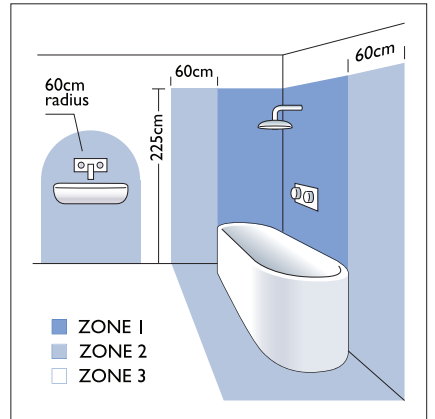

# 7455 Ginestra 300

■ astro

Astro Lighting Ltd.  
G2 River Way, Harlow  
CM20 2DP, Great Britain

T: +44 (0) 1279 427001  
F: +44 (0) 1279 427002  
sales@astrolighting.co.uk  
www.astrolighting.co.uk