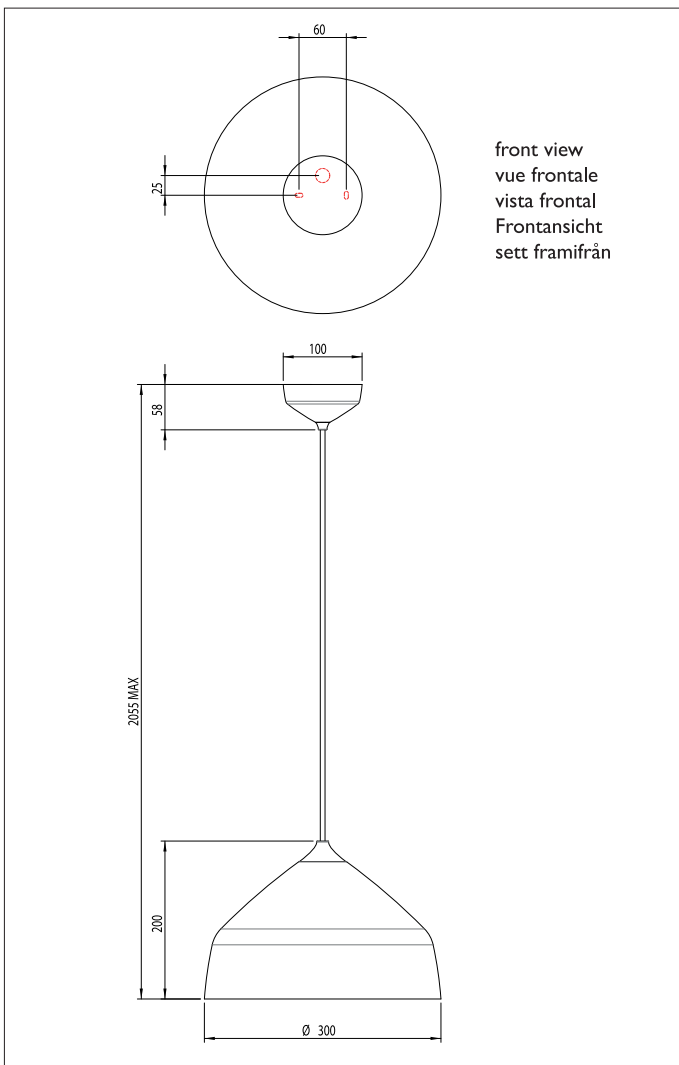

# 7455 Ginestra 300

■ astro

Astro Lighting Ltd.  
G2 River Way, Harlow  
CM20 2DP, Great Britain

T: +44 (0) 1279 427001  
F: +44 (0) 1279 427002  
sales@astrolighting.co.uk  
www.astrolighting.co.uk