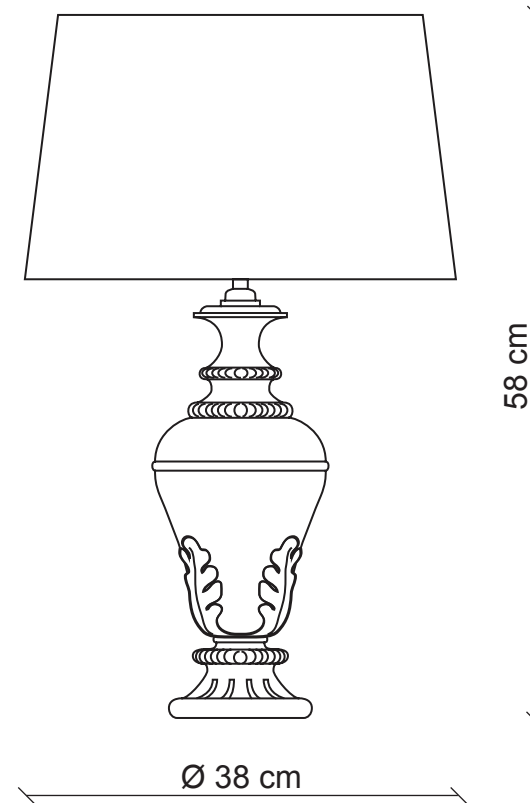

# PATRIZIAGARGANTI

Firenze

**BAGA** XXI Century  
LOVELY LIGHT

**art. CM543**

1 light Ceramic table lamp

**Finish:** Blu with silver details

**Lampshades:** White paper

m<sup>3</sup> 0,22  
Kg 2