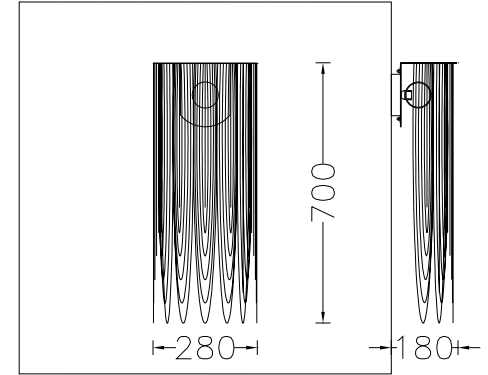

PRODUCT SIZE

SHADE SIZE: 280 X 180W MM / TOTAL HEIGHT: 700MM

PACKAGING DIMENSIONS

440MM(W) X 440MM(L) X 330MM(H)

LAMP TYPE & NO

1 X G9-HALOGEN 18-40 WATT LAMPS (40W) OR 1X G9-2.5W LEDS. OR 1 X E12/14 OR E26/27 LED

CLASS II
IP RATING 20
QC RATING 21

VOLTAGE RANGE
110-240V

PRODUCT MARKS & RATINGS

WEIGHT 2KG
PACKED 5KG
WEIGHT

TECHNICAL DRAWING

INTERACT

SELECT COLOUR

- SILVER *
- BRASS *
- COPPER *
- SMOKE *
- MIXED METALIC *
- RUST *
- WHITE
- RED
- BLACK