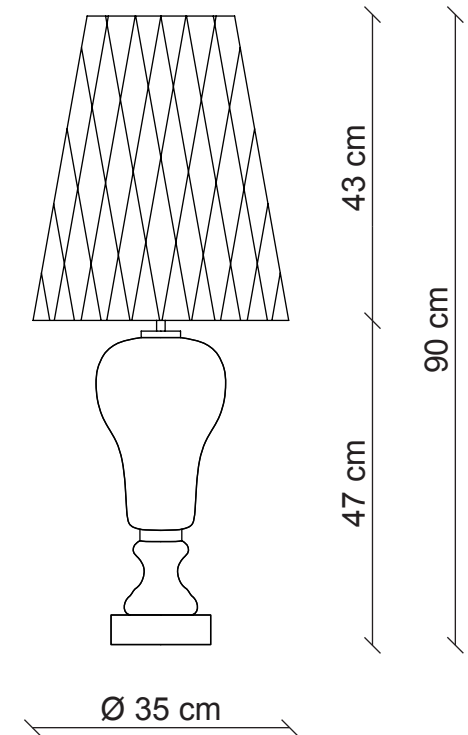

PATRIZIAGARGANTI

Firenze

The soul light

Ginger & Fred collection

1 light ceramic table lamp

Ceramic finish