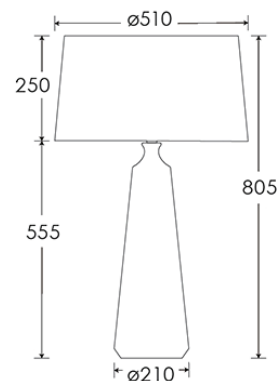

Dimensions in mm and approximate

H&CO

Decorative lighting  
for beautiful spaces

[www.heathfield.co.uk](http://www.heathfield.co.uk) | + 44 (0) 1732 350450 | [sales@heathfield.co.uk](mailto:sales@heathfield.co.uk)