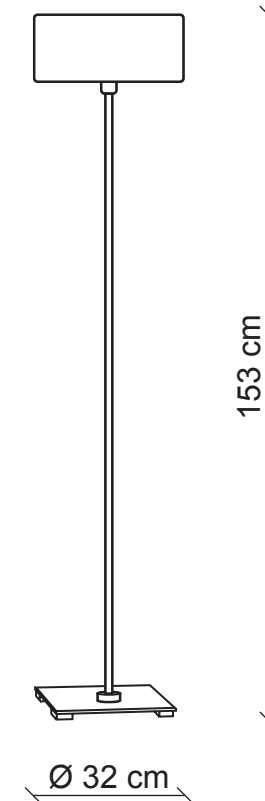

PATRIZIAGARGANTI

Firenze

BAGA Contemporary
LOVELY LIGHT

art. 6040

1 light Floor lamp

Finish: Gold leaf

Lampshades: Red goffered fabric

Ø 32x32
H. 14

1x
60W E14
not supplied
halogen bulb

m³ 0,34
Kg 6,8