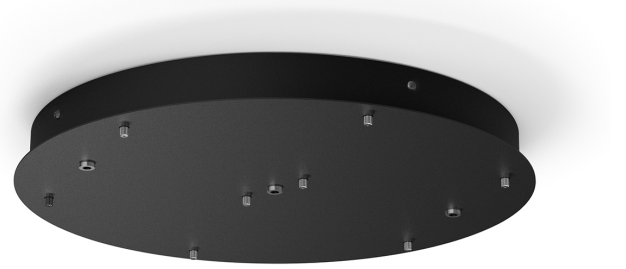

PANZERI

Zero Round

220-240V AC dimmable (DALI/Push DIM)

XM03402.553.0002

Data sheet

CODE	XM03402.553.0002
POWER SUPPLY	220-240V AC
FREQUENCY	50/60Hz
ELECTRICAL CONFIGURATION	dimmable (DALI/Push DIM)
DRIVER	integrated included
WEIGHT	4,32 Kg
PACKING DIMENSIONS	46,0 x 46,0 x 16,0 cm

Canopy for power supply and suspension of 2 Zero Shapes Horizontal and 1 Zero Round Vertical models, with DALI/Push DIM drivers.

Technical drawing

39,5
15 4/7"