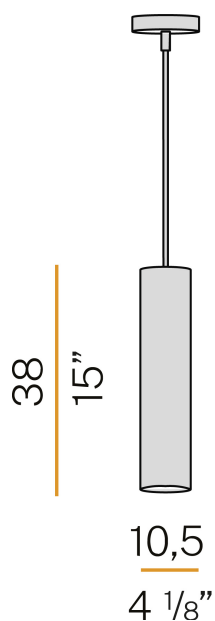

## One

220-240V AC ON-OFF  
L03721.000.0401

 gold leaf

DIRECT  
LIGHT

### Data sheet

CODE	L03721.000.0401
SYSTEM POWER CONSUMPTION	15W
EFFICACY	68.13lm/W
LIGHT SOURCE	LED
LIGHT SOURCE LIFETIME	L90 (B10) 50.000h
COLOUR TEMPERATURE	3000K Ra>90
LIGHT DISTRIBUTION	diffused
POWER SUPPLY	220-240V AC
FREQUENCY	50/60Hz
ELECTRICAL CONFIGURATION	ON-OFF
DRIVER	integrated included
NOMINAL LUMINOUS FLUX	1611lm
LUMEN OUTPUT	1022lm
EFFICIENCY	63.4%
WEIGHT	1,47 Kg
PROTECTION DEGREE	IP40
COLOUR TOLLERANCES	SDCM 3
PACKING DIMENSIONS	18,0 x 46,0 x 20,0 cm

Suspension lighting fixture for interiors, with direct light emission.  
Extruded aluminium structure in white, black, bronze or mat brass polyacrylic paint, or with gold leaf coating.  
Turned pickled sheet metal end cap in white, black, bronze, mat brass or gold polyacrylic paint.  
Aluminium dissipation plate.  
Flat frosted glass diffuser.  
Turned pickled sheet metal frame in white, black, bronze or mat brass polyacrylic paint, or with gold leaf coating.  
2m (78,7") long suspension and power cable in transparent PVC.  
Power canopy with galvanized sheet metal ceiling bracket and pickled sheet metal covering in white, black, bronze or mat brass polyacrylic paint, or with gold leaf coating.

### Polar diagram