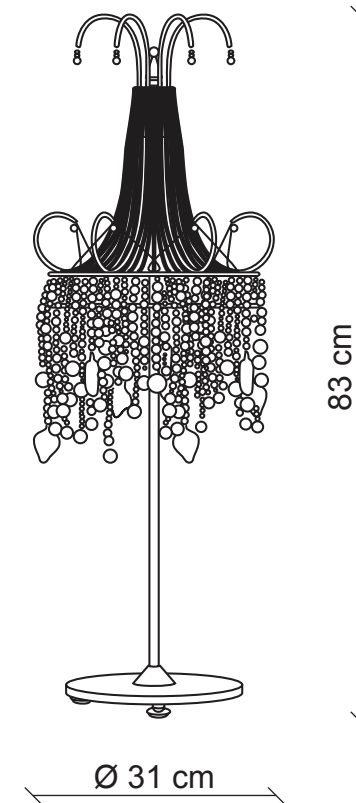

PATRIZIAGARGANTI

Firenze

BAGA Contemporary
LOVELY LIGHT

art. 2113

2 lights Table lamp

Finish: Silver leaf

Accessories: Clear crystals

2x
40W E14
not supplied

m³ 0,19
Kg 6,5