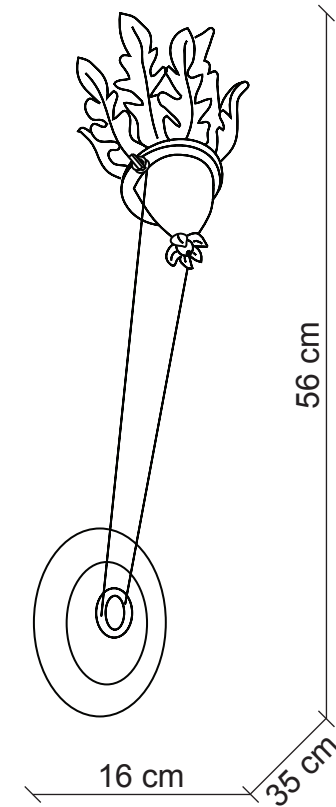

PATRIZIAGARGANTI

Firenze

BAGA XXI Century
LOVELY LIGHT

art. 885

1 light Wall lamp

Finish: Nickel with green mèlange details

1x
150W E14
supplied
halogen bulb

m³ 0,17
Kg 1,5