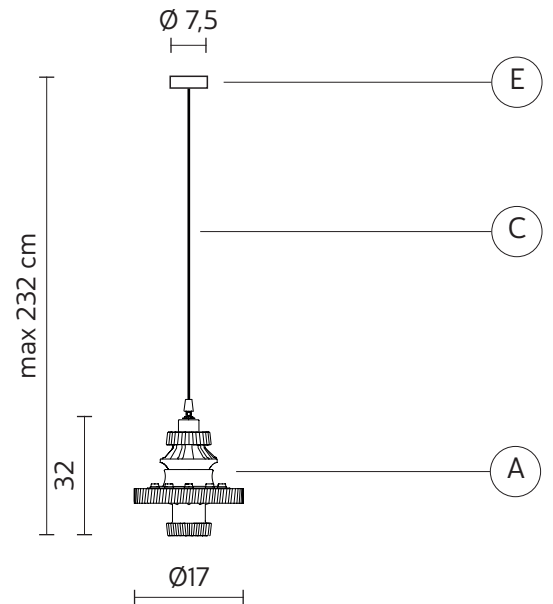

MEK suspension

Bizzarri design

ООО "Мастерская светотехники
8 800 100 39 72
8 495 727 14 91
9725087@masv.ru
http://masv.ru

year 2015

TECHNICAL SHEET - SE107 1B INT

STRUCTURE "A"

material	ceramic	
colour	white	

CEILING CUP "E"

material	metal
colour	matt white

ELECTRICAL CABLE "C"

material	PVC	
colour	transparent	

ELECTRICAL SYSTEM

socket	E27
source	max 1x105w
energy class	from E to A++