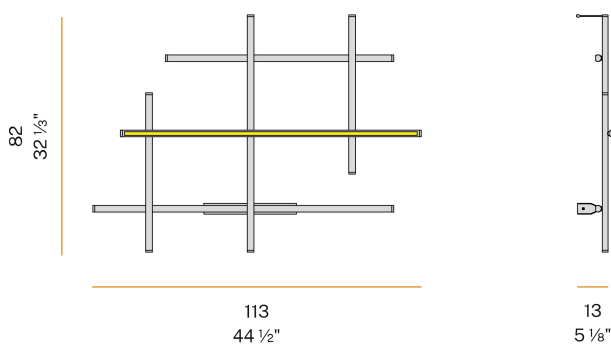

PANZERI

Hilow

220-240V AC dimmable (DALI/Push DIM)

A02917.115.0502

bronze

Data sheet

CODE	A02917.115.0502
SYSTEM POWER CONSUMPTION	77W
EFFICACY	49.5lm/W
LIGHT SOURCE	LED
LIGHT SOURCE LIFETIME	L70 (B10) 60.000h
COLOUR TEMPERATURE	2700K Ra>90
LIGHT DISTRIBUTION	diffused
POWER SUPPLY	220-240V AC
FREQUENCY	50/60Hz
ELECTRICAL CONFIGURATION	dimmable (DALI/Push DIM)
DRIVER	integrated included
NOMINAL LUMINOUS FLUX	8064lm
LUMEN OUTPUT	3812lm
EFFICIENCY	47.3%
WEIGHT	2,97 Kg
PROTECTION DEGREE	IP20
COLOUR TOLLERANCES	SDCM 3
PACKING DIMENSIONS	87,0 x 118,0 x 14,0 cm

Wall lighting fixture for interiors, with direct and indirect light emission.
 Pickled sheet metal wall bracket in polyacrylic paint.
 Pickled sheet metal wall plate in polyacrylic paint.
 Extruded aluminium structure in white, mat black, bronze, mat brass or titanium polyacrylic paint.
 Joints in turned brass and die-cast aluminium in polyacrylic paint.
 Die-cast aluminium end caps in polyacrylic paint.
 Extruded polycarbonate diffusers with black finish for direct light emission and opaline finish for indirect light emission.

Technical drawing

Polar diagram