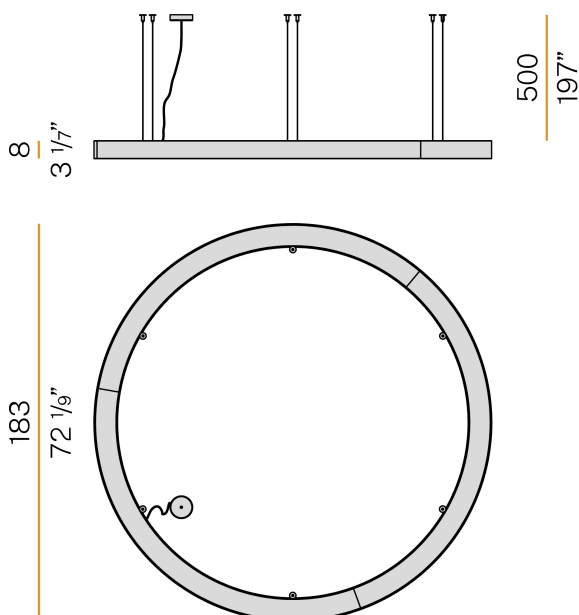

Technical drawing