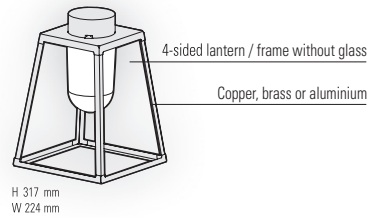

IP65 (lantern)
Class 2
Class 1 (models 7, 8)

Aluminium or tinted lacquered brass or patinated lacquered copper
Cup, rod, brackets and poles: black grey 107 (RAL 7021)
Clear or frosted glass diffuser

SOURCE

E27 - 52W max Ø66 mm - H 150 mm max

E27 (2450 lm)
Real light output / frosted - 1558 lm
Real light output / clear - 1673 lm