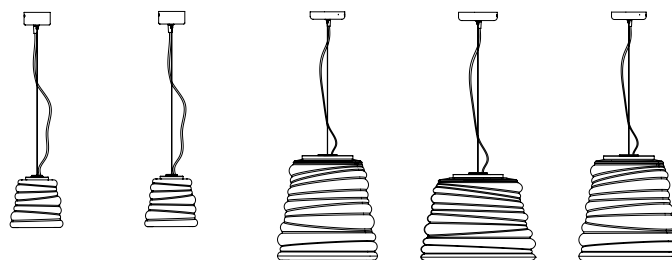

BIBENDUM pendant

Paola Navone design

year 2019

DATA SHEET - SE198ET INT

LAMPSHADE "A"

material glass
colour transparent

KIT LED "M"

material aluminum
colour matt black

CEILING CUP "E"

material metal
colour matt black

ELECTRICAL CABLE "C"

colour white fabric cable

ELECTRICAL SYSTEM

socket E27
source 1 x max 105W
energy class from E to A++

PACKAGING

n° cartons 1
net weight/kg 5,6
gross weight/kg 8,2
packaging/cm 47x47x47

LIGHT EMISSION

unidirectional

 direct
 filtered
 indirect
 absence

COMPLIANT WITH

IEC 60598-1:2014
EN 60598-1:2015

degree of protection IP20
bulb not provided

COLLECTION

also available LED version