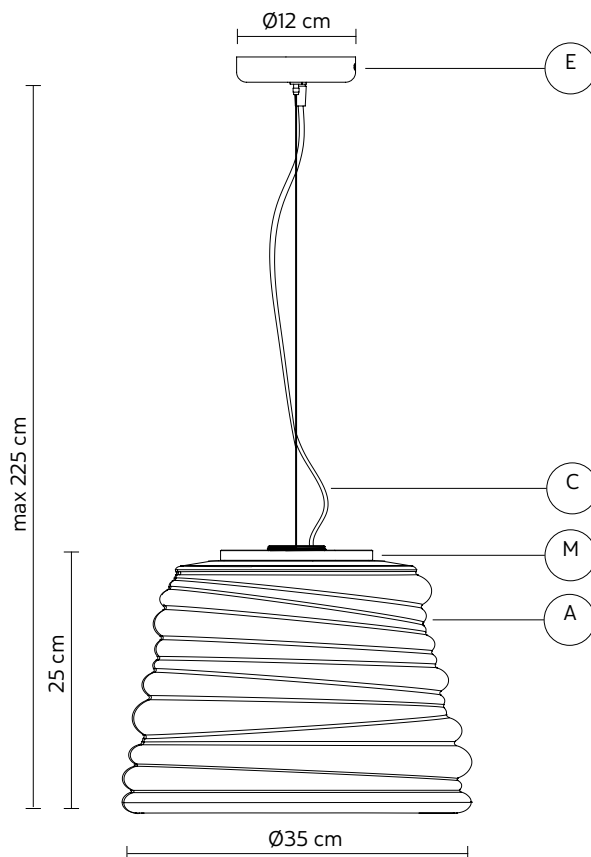

BIBENDUM pendant

Paola Navone design

year 2019

DATA SHEET - SE198ET INT

LAMPSHADE "A"

material glass
colour transparent

KIT LED "M"

material aluminum
colour matt black

CEILING CUP "E"

material metal
colour matt black

ELECTRICAL CABLE "C"

colour white fabric cable

ELECTRICAL SYSTEM

socket E27
source 1 x max 105W
energy class from E to A++

PACKAGING

n° cartons 1
net weight/kg 5,6
gross weight/kg 8,2
packaging/cm 47x47x47

LIGHT EMISSION

unidirectional

 direct
 filtered
 indirect
 absence

COMPLIANT WITH

IEC 60598-1:2014
EN 60598-1:2015

degree of protection IP20
bulb not provided

COLLECTION

also available LED version