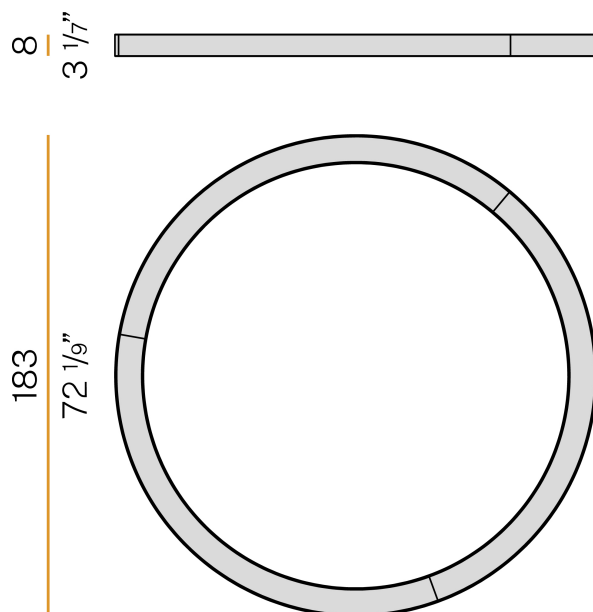

PANZERI

Silver Ring

220-240V AC dimmable (DALI/Push DIM)

P08221.180.0402

Data sheet

CODE	P08221.180.0402
SYSTEM POWER CONSUMPTION	110W
EFFICACY	71.36lm/W
LIGHT SOURCE	LED
COLOUR TEMPERATURE	3000K Ra>90
LIGHT DISTRIBUTION	diffused
POWER SUPPLY	220-240V AC
FREQUENCY	50/60Hz
ELECTRICAL CONFIGURATION	dimmable (DALI/Push DIM)
DRIVER	integrated included
NOMINAL LUMINOUS FLUX	15716lm
LUMEN OUTPUT	7850lm
EFFICIENCY	49.9%
WEIGHT	18,86 Kg
PROTECTION DEGREE	IP40
COLOUR TOLLERANCES	SDCM 3
GLOW WIRE TEST PERFORMANCE	850°
PACKING DIMENSIONS	200,0 x 18,0 x 200,0 cm

Ceiling or wall lighting fixture for interiors, with direct light emission.
Pickled sheet metal ceiling/wall bracket in polyacrylic paint.
Pickled sheet metal structure in polyacrylic paint.
Aluminium dissipation plates.
Pickled sheet metal covers in white, black or bronze polyacrylic paint, or with gold leaf coating.
Modelled polycarbonate diffuser with opaline finish.

Technical drawing

Application

Polar diagram