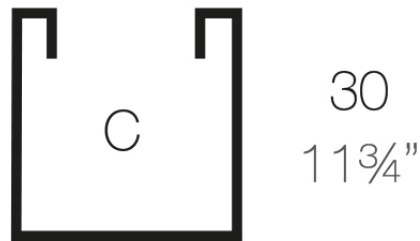

## Description

Pot made of polyethylene resin by rotational moulding. 100% Recyclable. Item suitable for indoor and outdoor use. Available in different finishes.

Weight: 1.9 Kg

30x30 - 11 3/4"x11 3/4"

CUBO 30cm C = 26 L 30 cm