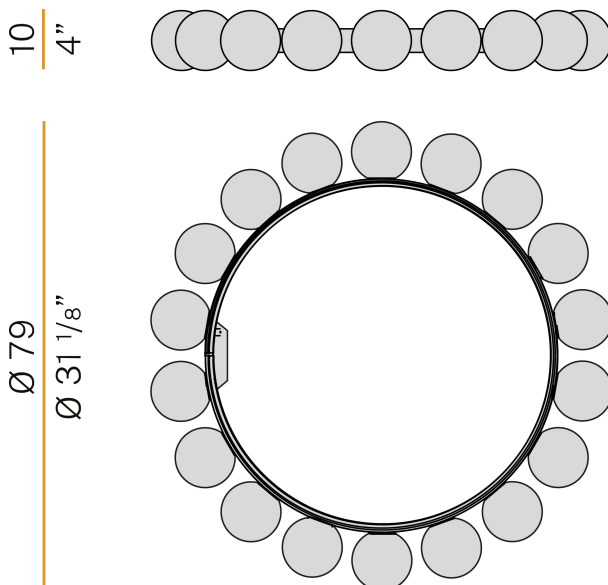

### Data sheet

CODE	M11606.080.0410
SYSTEM POWER CONSUMPTION	45W
LIGHT SOURCE	LED
COLOUR TEMPERATURE	3000K Ra>90
LIGHT DISTRIBUTION	diffused
POWER SUPPLY	24V DC
DRIVER	remote not included
NOMINAL LUMINOUS FLUX	2160lm
WEIGHT	8,19 Kg
PROTECTION DEGREE	IP20
COLOUR TOLLERANCES	SDCM 3
PACKING DIMENSIONS	68,0 x 68,0 x 16,0 cm

### Technical drawing