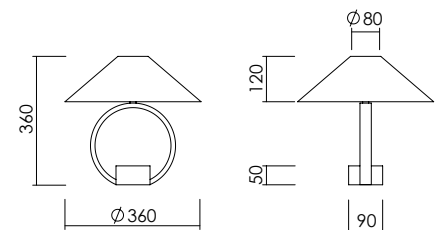

LIGHT SOURCE | FONTE LUMINOSA

DIMENSIONS | DIMENSIONI

G9 max 5W LED

IP20

7134D0

FINISHES | FINITURE

CODE | CODICE

Body | Corpo