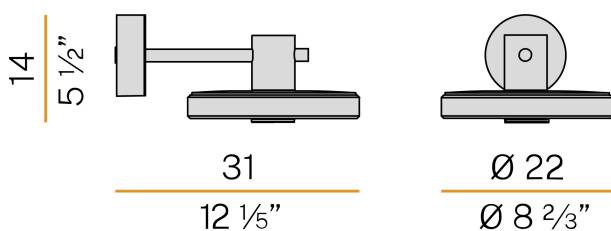

PANZERI

Venexia

220-240V AC ON-OFF

EA04816.022.0201

Data sheet

CODE	EA04816.022.0201
SYSTEM POWER CONSUMPTION	8W
EFFICACY	74.25lm/W
LIGHT SOURCE	LED
LIGHT SOURCE LIFETIME	L80 (B20) 80.000h
COLOUR TEMPERATURE	2700K Ra>80
LIGHT DISTRIBUTION	diffused
POWER SUPPLY	220-240V AC
FREQUENCY	50/60Hz
ELECTRICAL CONFIGURATION	ON-OFF
DRIVER	integrated included
NOMINAL LUMINOUS FLUX	930lm
LUMEN OUTPUT	594lm
EFFICIENCY	63.9%
WEIGHT	3,60 Kg
PROTECTION DEGREE	IP65
COLOUR TOLLERANCES	SDCM 3
SHOCK RESISTANCE RATING	IK06
PACKING DIMENSIONS	27,0 x 35,0 x 22,0 cm

Wall lighting fixture for indoor or outdoor spaces, with direct light emission.
Galvanized sheet metal wall bracket.
Die-cast aluminium wall plate in corten, mat brass or micaceous grey polyacrylic paint.
Turned aluminium arm in polyacrylic paint.
Turned aluminium structure in polyacrylic paint.
Transparent silicone gaskets.
Screen in partially mat cast glass.
Aluminium closing disk in polyacrylic paint.
Stainless steel screws.

Technical drawing