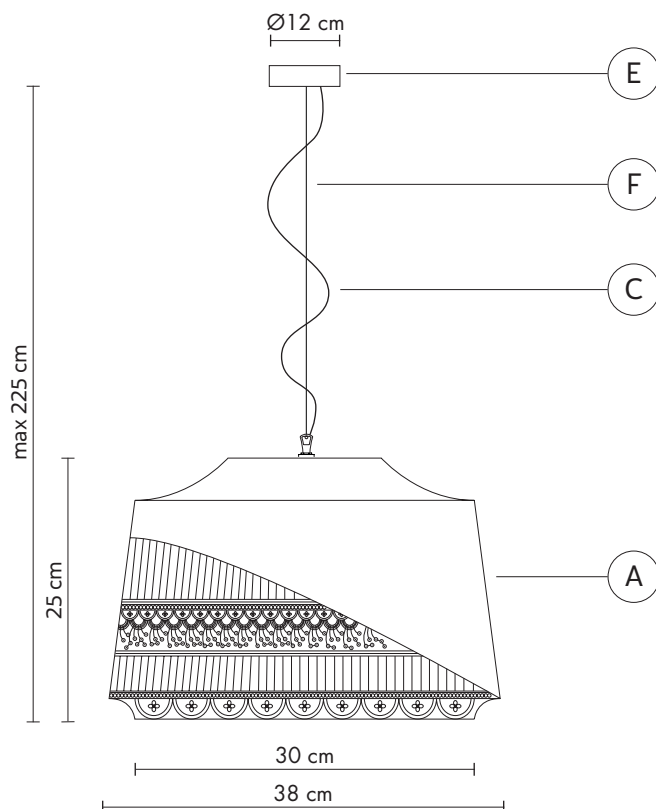

MADEMOISELLE suspension lamp

Matteo Ugolini design

year 2017

DATA SHEET - SE148 1B INT

LAMPSHADE "A"

material ceramic
colour matt white e lightsdo

CEILING CUP "E"

material metal
colour matt white

ELECTRICAL CABLE "C"

colour transparent

SUSPENSION CABLE "F"

material steel

ELECTRICAL SYSTEM

socket E27
source 1 x max 105W
energy class da E a A++

PACKAGING

nr. of collis 1
net weight/kg 4,4
gross weight/kg 8
packaging/cm 45x45x37

EMISSION OF LIGHT

one directional

CERTIFICATION

IEC 60598-1:2008
EN 60598-1:2008 + A11:2009

IP rate IP20
bulb not provided