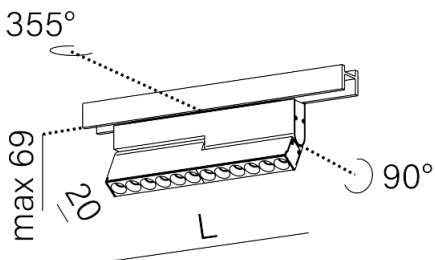

Last update on 2018-03-11 20:45. More details available at https://www.aqform.com/en/RA1217

RAFTER mini points move LED multitrack

RAFTER mini points move LED multitrack

Category: multitrack

Light source: LED, integrated

STRUCTURE

AVAILABLE VERSIONS:

M927	Medium power - Medium power	2700K	CRI>90
M930	Medium power - Medium power	3000K	CRI>90

AVAILABLE LUMINAIRE LENGTH:

10 cm

20 cm

AVAILABLE FINISHES:

STRUCTURE