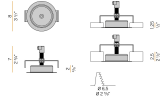

PANZERI

Emy

Accessories / power supply and fixing

XM9201-01

Recessed canopy for electric cable suspensions. Suitable for 24V fixtures: remote driver 24V needed.