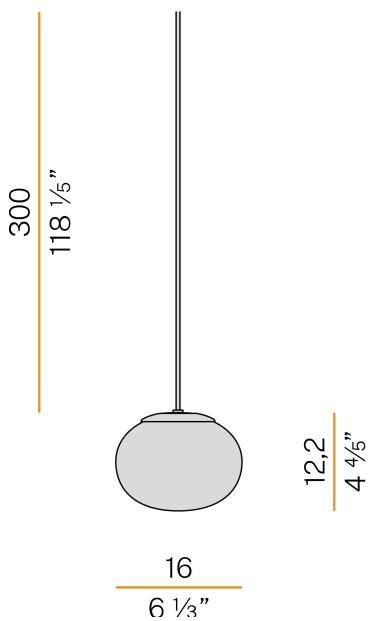

Technical drawing