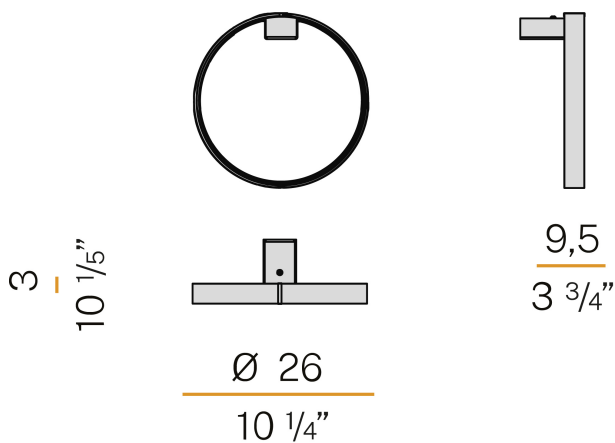

Technical drawing