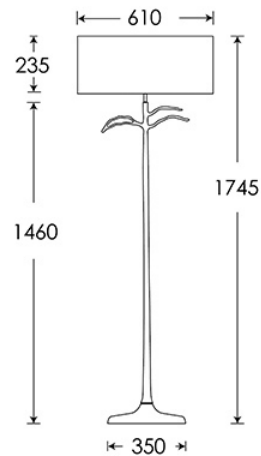

HEATHFIELD & CO

PRODUCT SPECIFICATION SHEET

Floor Lamp | REEDE BRASS PATINA

LAMP BASE

Material: Metal
Finish shown: Brass Patina
Code: FL-REED-2018-BRSS

LAMPSHADE AS SHOWN

24" Oval Oyster Glaze Linen
Shade code: SH-24-OVAL
Shade lining: White PVC

FLEX

1.5 metres of Black twisted flex. Alternative colours can be specified from our collection.

SWITCHING & PLUG

Black 13 AMP UK plug & inline switch.
Alternative plug types available.

BASE WEIGHT

4.9 kg approx.

LAMPING

1 x E27 Lampholder - 60W max. LED bulb recommended.

WARRANTY

12 Months

FINISHING NOTE

All metalwork is handcrafted and may vary from piece to piece with slight variation in finish and detailing.

CLEANING INSTRUCTIONS

Dimensions in mm and approximate.

H&CO

Decorative lighting
for beautiful spaces

www.heathfield.co.uk | + 44 (0) 1732 350450 | sales@heathfield.co.uk

Unit 1, Priory Road, Tonbridge, Kent, TN9 2AF, United Kingdom