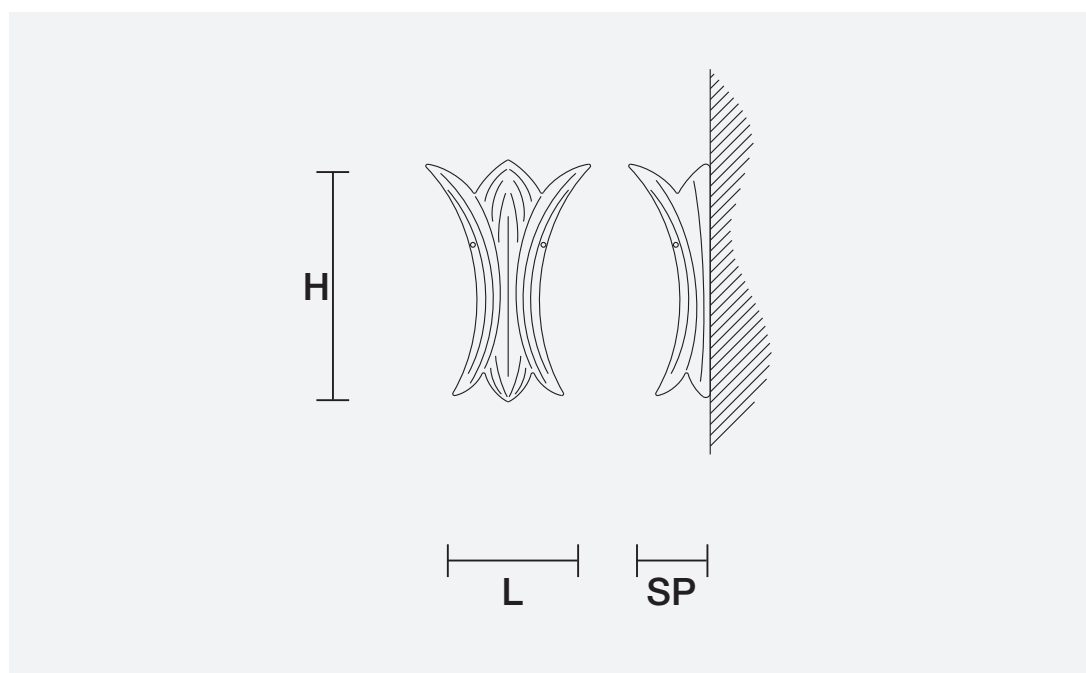

GRANIGLIA VE 1116 A2 AMB

Design by: Studio Stile Masiero

Telaio in metallo verniciato,
diffusore in vetro in piastra lavorato
a mano con finitura "graniglia"

Painted metal frame, diffuser in home
made cast glass with "graniglia"
finishing.

H	38 cm 15.00"
L	28 cm 11.10"
SP	15 cm 6.00"

 2 x E14 x 40W max
Incandescenza/Incandescent