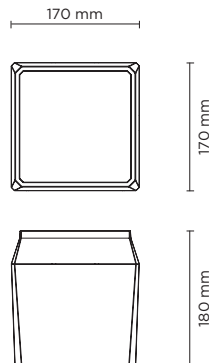

701107

QUBO MAXI HP DOWNLIGHT

Surface mounted luminaire for outdoor ceiling installation. Phospho-chromatised and polyester powder coated die-cast copper-free aluminium base and head, tempered safety glass, moulded silicone gaskets, with screws in stainless steel. Built-in LED driver, with 6 x CREE "XHP35" LED. IP66 rating.

light source	light beam options	lumen output (lm)	lumin. efficacy (lm/w)
3000°K warm-white			
high-power led	4°	4.300	113.15
high-power led	10°	4.260	112.10
high-power led	28°	4.210	110.79
4000°K neutral-white			
high-power led	4°	4.400	115.79
high-power led	10°	4.360	114.74
high-power led	28°	4.310	113.42

Finish color options:

 Textured Grey
RAL 9006

 Anthracite Grey
RAL 7016

 Matt Black
(on request)

Technical features

Technical data

Wattage	38 WATT
IP Rating	IP66
IK Rating	IK10
Material	High corrosion resistance die-cast copper-free aluminum body
Coating	Polyester powder coating with phosphochromating pre-finish
Light source	6 x CREE "XHP35" LED
Screws	Stainless steel
Transformer	Electrical power supply 220/240V 50/60Hz built-in
Gasket	Silicone rubber
Glass	Tempered
Power cable	1 mt. power cable included
Gross weight	4,50 Kg