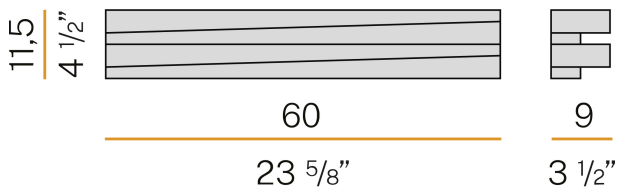

Technical drawing