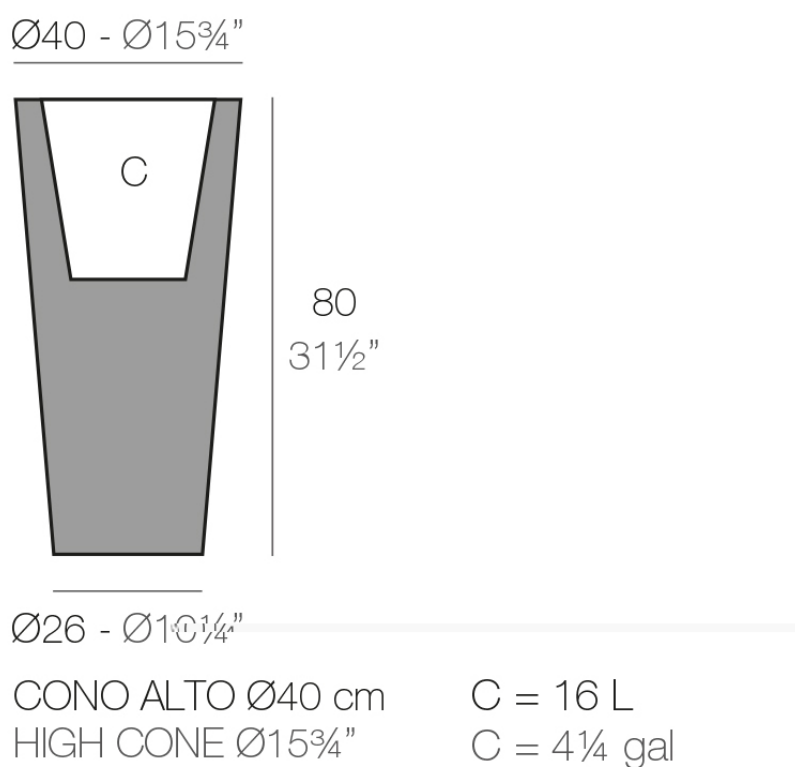

## Description

Pot made of polyethylene resin by rotational moulding. 100% Recyclable. Item suitable for indoor and outdoor use. Available in different finishes.

Weight: 6.5 Kg