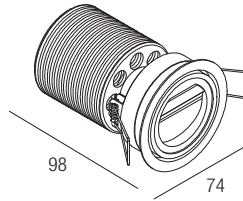

IP44 made in Italy

Supply current
500mA (V_i 37V)

Power
20W

Dimensions

Photometric diagrams

CCT/CRI/Flux

	CRI85	CRI93
2700K	1830lm	1700lm
3000K	2000lm	1830lm
4000K	2100lm	1950lm

Code construction