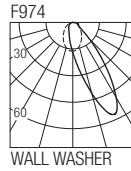

IP44 made in Italy

Supply current
500mA (V_i 37V)

Power
20W

Dimensions

Photometric diagrams

CCT/CRI/Flux

	CRI85	CRI93
2700K	1830lm	1700lm
3000K	2000lm	1830lm
4000K	2100lm	1950lm

Code construction