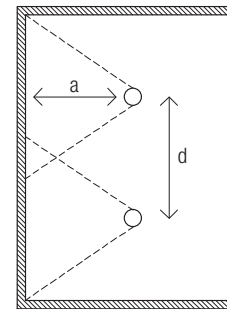

IP44 made in Italy

Supply current
500mA (V_i 37V)

Power
20W

Dimensions

Photometric diagrams

CCT/CRI/Flux

	CRI85	CRI93
2700K	1830lm	1700lm
3000K	2000lm	1830lm
4000K	2100lm	1950lm

Code construction

NA2 X X X

Installation guide

$a \geq 1/3 h$

$a \leq d \leq 1.5a$

Drivers