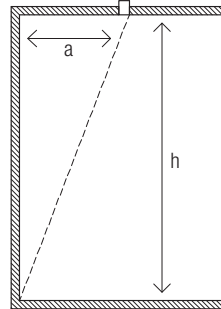

Installation guide

$a \geq 1/3 h$