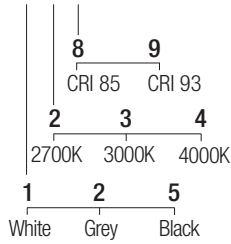

Photometric diagrams

CCT/CRI/Flux

	CRI85	CRI93
2700K	1830lm	1700lm
3000K	2000lm	1830lm
4000K	2100lm	1950lm

Code construction

NA2 X X X