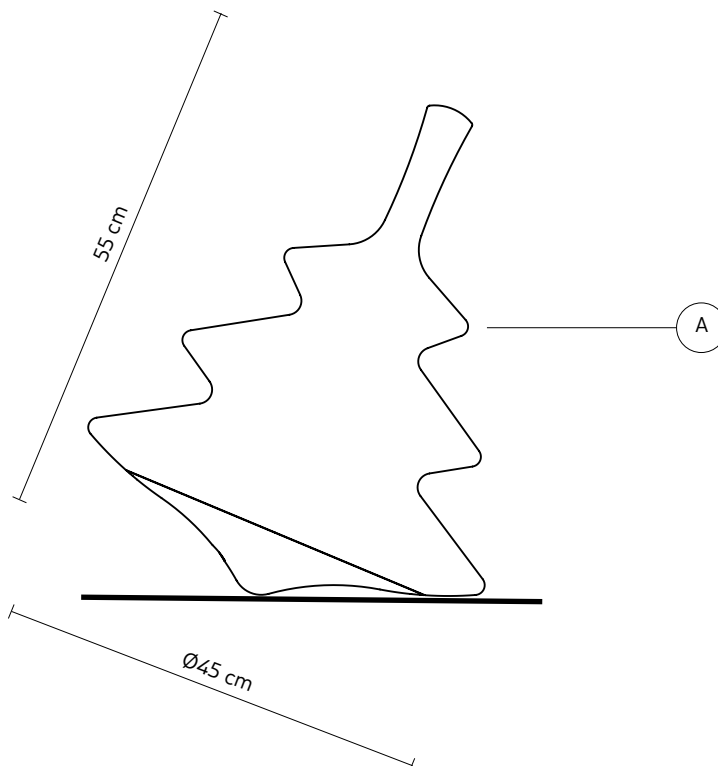

PIRLA floor lamp

Stefano Bizzarri & Claudio Cinti design

year 2020

DATA SHEET - HP215GB EXT

LAMP "A"

material resin
colour matt white

ELECTRICAL CABLE

colour black

ELECTRICAL SYSTEM

socket E27
source 3 x max 28W
energy class from E to A+

PACKAGING

n° cartons 1
net weight/kg 13,6
gross weight/kg 15,6
packaging/cm 50x50x70

LIGHT EMISSION

unidirectional

direct
filtered
indirect
absence